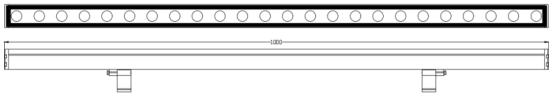

### WALLLIGHT (OW02)

Lavov Wall washer from the family WALLLIGHT (OW02), with a power of 48W and a 36° beam angle. Finished in Black colour. Dimensions 42x78x1000mm. With a total lumen output of 1700lm and a luminous efficiency of 35.42lm/W. CCT RGB 3 in 1. Driver NOT INCLUDED. Made in Extruded Aluminium body, Die Cast End Caps, Tempered Glass Cover. IP66. IK05

#### Dimensions

Product dimensions (mm) 42x78x1000mm

#### Scheme

Item code	86.OW02.2031.02
Product type	Outdoor
Category	Wall Washer
Family	WALLLIGHT
Subfamily	WALLLIGHT (OW02)
Pictograms	

Product	
Real power (W)	48
Real luminous flux (Lm)	1700
Luminous efficiency (Lm/W)	35.42
Beam angle (°)	36°
Life time (h)	50000h L70B10
IP	66
Electrical class insulation	Class I
Colour	Black
Control gear included	No
Control gear	NOT INCLUDED
Type of LED	OSRAM RGB 3in 1
Colour temperature (K)	RGB 3 in 1
Colour consistency (SDCM)	SDCM3
CRI	>80
IK	IK05