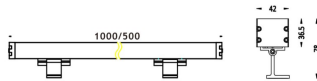

WALLLIGHT (OW02)

Wall Washer fixture from the family WALLLIGHT (OW02) with a power of 48W and a lighting distribution of 36° with a real lumen output of 1700lm and an efficiency of 35,42lm/W with a CCT of RGB 3 in 1K, made in Extruded Aluminium, Die Cast End Caps, Tempered Glass Cover and finished in Grey color. Do not include driver.

Scheme

Product	
Real power (W)	48
Real luminous flux (Lm)	1700
Luminous efficiency (Lm/W)	35.42
Beam angle (°)	36°
Life time (h)	50000h L70B10
IP	65
Electrical class insulation	Class I
Colour	Grey
Chip Brand	OSRAM
Control gear included	No
Control gear	NOT INCLUDED
Light source	OSRAM RGB 3in 1
Colour temperature (K)	RGB 3 in 1
Colour consistency (SDCM)	SDCM<3
CRI	>80
IK	IK08