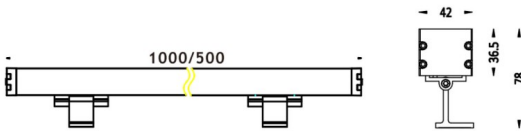

WALLLIGHT (OW02)

Wall Washer fixture from the family WALLLIGHT (OW02) with a power of 48W and a lighting distribution of 36° with a real lumen output of 1700lm and an efficiency of 35,42lm/W with a CCT of RGB 3 in 1K, made in Extruded Aluminium, Die Cast End Caps, Tempered Glass Cover and finished in Grey color. Do not include driver.

Scheme

Item code	86.OW02.2031.03
Product type	Outdoor
Category	Wall Washer
Family	WALLLIGHT
Subfamily	WALLLIGHT (OW02)
Pictograms	

Product	
Real power (W)	48
Real luminous flux (Lm)	1700
Luminous efficiency (Lm/W)	35.42
Beam angle (°)	36°
Life time (h)	50000h L70B10
IP	65
Electrical class insulation	Class I
Colour	Grey
Chip Brand	OSRAM
Control gear included	No
Control gear	NOT INCLUDED
Type of LED	OSRAM RGB 3in 1
Colour temperature (K)	RGB 3 in 1
Colour consistency (SDCM)	SDCM3
CRI	>80
IK	IK08