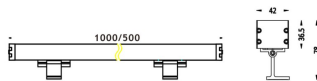

WALLLIGHT (OW02)

Wall Washer fixture from the family WALLLIGHT (OW02) with a power of 48W and a lighting distribution of 36° with a real lumen output of 1700lm and an efficiency of 35,42lm/W with a CCT of RGB 3 in 1K, made in Extruded Aluminium, Die Cast End Caps, Tempered Glass Cover and finished in Grey color. Do not include driver.

Item code	86.OW02.2031.03
Product type	Outdoor
Category	Wall Washer
Family	WALLLIGHT
Subfamily	WALLLIGHT (OW02)
Pictograms	

Scheme

Product	
Real power (W)	48
Real luminous flux (Lm)	1700
Luminous efficiency (Lm/W)	35.42
Beam angle (°)	36°
Life time (h)	50000h L70B10
IP	65
Electrical class insulation	Class I
Colour	Grey
Chip Brand	OSRAM
Control gear included	No
Control gear	NOT INCLUDED
Light source	OSRAM RGB 3in 1
Colour temperature (K)	RGB 3 in 1
Colour consistency (SDCM)	SDCM<3
CRI	>80
IK	IK08