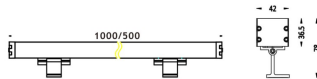

WALLLIGHT (OW02)

Wall Washer fixture from the family WALLLIGHT (OW02) with a power of 48W and a lighting distribution of 36° with a real lumen output of 1700lm and an efficiency of 35,42lm/W with a CCT of RGB 3 in 1K, made in Extruded Aluminium, Die Cast End Caps, Tempered Glass Cover and finished in Grey color. Do not include driver.

Item code	86.OW02.2031.03
Product type	Outdoor
Category	Wall Washer
Family	WALLLIGHT
Subfamily	WALLLIGHT (OW02)
Pictograms	

Scheme

Product	
Real power (W)	48
Real luminous flux (Lm)	1700
Luminous efficiency (Lm/W)	35.42
Beam angle (°)	36°
Life time (h)	50000h L70B10
IP	65
Electrical class insulation	Class I
Colour	Grey
Chip Brand	OSRAM
Control gear included	No
Control gear	NOT INCLUDED
Light source	OSRAM RGB 3in 1
Colour temperature (K)	RGB 3 in 1
Colour consistency (SDCM)	SDCM<3
CRI	>80
IK	IK08