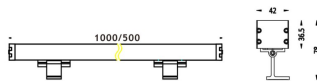

WALLLIGHT (OW02)

Wall Washer fixture from the family WALLLIGHT (OW02) with a power of 48W and a lighting distribution of 36° with a real lumen output of 1700lm and an efficiency of 35,42lm/W with a CCT of RGB 3 in 1K, made in Extruded Aluminium, Die Cast End Caps, Tempered Glass Cover and finished in Grey color. Do not include driver.

| | |
|--------------|--|
| Item code | 86.OW02.2033.03 |
| Product type | Outdoor |
| Category | Wall Washer |
| Family | WALLLIGHT |
| Subfamily | WALLLIGHT (OW02) |
| Pictograms |  |

Scheme

| | |
|-----------------------------|-----------------|
| Product | |
| Real power (W) | 48 |
| Real luminous flux (Lm) | 1700 |
| Luminous efficiency (Lm/W) | 35.42 |
| Beam angle (°) | 36° |
| Life time (h) | 50000h L70B10 |
| IP | 65 |
| Electrical class insulation | Class I |
| Colour | Grey |
| Chip Brand | OSRAM |
| Control gear included | No |
| Control gear | NOT INCLUDED |
| Light source | OSRAM RGB 3in 1 |
| Colour temperature (K) | RGB 3 in 1 |
| Colour consistency (SDCM) | SDCM<3 |
| CRI | >80 |
| IK | IK08 |