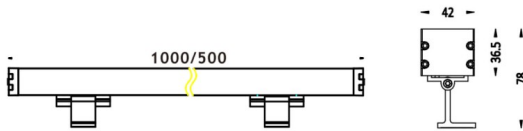

### WALLLIGHT (OW02)

Wall Washer fixture from the family WALLLIGHT (OW02) with a power of 48W and a lighting distribution of 36° with a real lumen output of 1700lm and an efficiency of 35,42lm/W with a CCT of RGB 3 in 1K, made in Extruded Aluminium, Die Cast End Caps, Tempered Glass Cover and finished in Grey color. Do not include driver.

### Scheme

Item code	86.OW02.2033.03
Product type	Outdoor
Category	Wall Washer
Family	WALLLIGHT
Subfamily	WALLLIGHT (OW02)
Pictograms	

Product	
Real power (W)	48
Real luminous flux (Lm)	1700
Luminous efficiency (Lm/W)	35.42
Beam angle (°)	36°
Life time (h)	50000h L70B10
IP	65
Electrical class insulation	Class I
Colour	Grey
Chip Brand	OSRAM
Control gear included	No
Control gear	NOT INCLUDED
Type of LED	OSRAM RGB 3in 1
Colour temperature (K)	RGB 3 in 1
Colour consistency (SDCM)	SDCM3
CRI	>80
IK	IK08