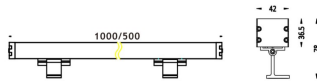

WALLLIGHT (OW02)

Wall Washer fixture from the family WALLLIGHT (OW02) with a power of 48W and a lighting distribution of 36° with a real lumen output of 1700lm and an efficiency of 35,42lm/W with a CCT of RGB 3 in 1K, made in Extruded Aluminium, Die Cast End Caps, Tempered Glass Cover and finished in Grey color. Do not include driver.

Item code	86.OW02.2033.03
Product type	Outdoor
Category	Wall Washer
Family	WALLLIGHT
Subfamily	WALLLIGHT (OW02)
Pictograms	

Scheme

Product	
Real power (W)	48
Real luminous flux (Lm)	1700
Luminous efficiency (Lm/W)	35.42
Beam angle (°)	36°
Life time (h)	50000h L70B10
IP	65
Electrical class insulation	Class I
Colour	Grey
Chip Brand	OSRAM
Control gear included	No
Control gear	NOT INCLUDED
Light source	OSRAM RGB 3in 1
Colour temperature (K)	RGB 3 in 1
Colour consistency (SDCM)	SDCM<3
CRI	>80
IK	IK08