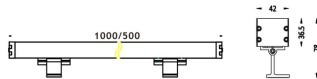

WALLLIGHT (OW02)

Wall Washer fixture from the family WALLLIGHT (OW02) with a power of 48W and a lighting distribution of 36° with a real lumen output of 1700lm and an efficiency of 35,42lm/W with a CCT of RGB 3 in 1K, made in Extruded Aluminium, Die Cast End Caps, Tempered Glass Cover and finished in Grey color. Do not include driver.

Item code	86.OW02.2033.03
Product type	Outdoor
Category	Wall Washer
Family	WALLLIGHT
Subfamily	WALLLIGHT (OW02)
Pictograms	

Scheme

Product	
Real power (W)	48
Real luminous flux (Lm)	1700
Luminous efficiency (Lm/W)	35.42
Beam angle (°)	36°
Life time (h)	50000h L70B10
IP	65
Electrical class insulation	Class I
Colour	Grey
Chip Brand	OSRAM
Control gear included	No
Control gear	NOT INCLUDED
Light source	OSRAM RGB 3in 1
Colour temperature (K)	RGB 3 in 1
Colour consistency (SDCM)	SDCM<3
CRI	>80
IK	IK08