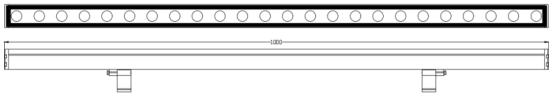

### WALLLIGHT (OW02)

Lavov Wall washer from the family WALLLIGHT (OW02), with a power of 48W and a 60° beam angle. Finished in Black colour. Dimensions 42x78x1000mm. With a total lumen output of 1700lm and a luminous efficiency of 35.42lm/W. CCT RGB 3 in 1. Driver NOT INCLUDED. Made in Extruded Aluminium body, Die Cast End Caps, Tempered Glass Cover. IP66. IK05

#### Dimensions

Product dimensions (mm) 42x78x1000mm

#### Scheme

Item code	86.OW02.2041.02
Product type	Outdoor
Category	Wall Washer
Family	WALLLIGHT
Subfamily	WALLLIGHT (OW02)
Pictograms	

Product	
Real power (W)	48
Real luminous flux (Lm)	1700
Luminous efficiency (Lm/W)	35.42
Beam angle (°)	60°
Life time (h)	50000h L70B10
IP	66
Electrical class insulation	Class I
Colour	Black
Control gear included	No
Control gear	NOT INCLUDED
Type of LED	OSRAM RGB 3in 1
Colour temperature (K)	RGB 3 in 1
Colour consistency (SDCM)	SDCM3
CRI	>80
IK	IK05