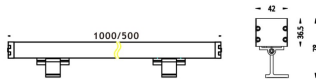

WALLLIGHT (OW02)

Wall Washer fixture from the family WALLLIGHT (OW02) with a power of 48W and a lighting distribution of 60° with a real lumen output of 1700lm and an efficiency of 35,42lm/W with a CCT of RGB 3 in 1K, made in Extruded Aluminium, Die Cast End Caps, Tempered Glass Cover and finished in Grey color. Do not include driver.

Item code	86.OW02.2041.03
Product type	Outdoor
Category	Wall Washer
Family	WALLLIGHT
Subfamily	WALLLIGHT (OW02)
Pictograms	

Scheme

Product	
Real power (W)	48
Real luminous flux (Lm)	1700
Luminous efficiency (Lm/W)	35.42
Beam angle (°)	60°
Life time (h)	50000h L70B10
IP	65
Electrical class insulation	Class I
Colour	Grey
Chip Brand	OSRAM
Control gear included	No
Control gear	NOT INCLUDED
Light source	OSRAM RGB 3in 1
Colour temperature (K)	RGB 3 in 1
Colour consistency (SDCM)	SDCM<3
CRI	>80
IK	IK08