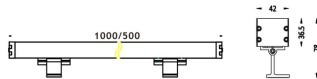

WALLLIGHT (OW02)

Wall Washer fixture from the family WALLLIGHT (OW02) with a power of 48W and a lighting distribution of 60° with a real lumen output of 1700lm and an efficiency of 35,42lm/W with a CCT of RGB 3 in 1K, made in Extruded Aluminium, Die Cast End Caps, Tempered Glass Cover and finished in Grey color. Do not include driver.

Item code	86.OW02.2041.03
Product type	Outdoor
Category	Wall Washer
Family	WALLLIGHT
Subfamily	WALLLIGHT (OW02)
Pictograms	

Scheme

Product	
Real power (W)	48
Real luminous flux (Lm)	1700
Luminous efficiency (Lm/W)	35.42
Beam angle (°)	60°
Life time (h)	50000h L70B10
IP	65
Electrical class insulation	Class I
Colour	Grey
Chip Brand	OSRAM
Control gear included	No
Control gear	NOT INCLUDED
Light source	OSRAM RGB 3in 1
Colour temperature (K)	RGB 3 in 1
Colour consistency (SDCM)	SDCM<3
CRI	>80
IK	IK08