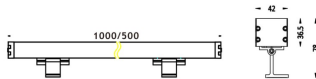

### WALLLIGHT (OW02)

Wall Washer fixture from the family WALLLIGHT (OW02) with a power of 48W and a lighting distribution of 60° with a real lumen output of 1700lm and an efficiency of 35,42lm/W with a CCT of RGB 3 in 1K, made in Extruded Aluminium, Die Cast End Caps, Tempered Glass Cover and finished in Grey color. Do not include driver.

### Scheme

Product	
Real power (W)	48
Real luminous flux (Lm)	1700
Luminous efficiency (Lm/W)	35.42
Beam angle (°)	60°
Life time (h)	50000h L70B10
IP	65
Electrical class insulation	Class I
Colour	Grey
Chip Brand	OSRAM
Control gear included	No
Control gear	NOT INCLUDED
Light source	OSRAM RGB 3in 1
Colour temperature (K)	RGB 3 in 1
Colour consistency (SDCM)	SDCM<3
CRI	>80
IK	IK08