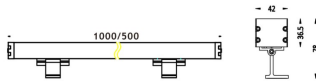

### WALLLIGHT (OW02)

Wall Washer fixture from the family WALLLIGHT (OW02) with a power of 48W and a lighting distribution of 60° with a real lumen output of 1700lm and an efficiency of 35,42lm/W with a CCT of RGB 3 in 1K, made in Extruded Aluminium, Die Cast End Caps, Tempered Glass Cover and finished in Grey color. Do not include driver.

### Scheme

Product	
Real power (W)	48
Real luminous flux (Lm)	1700
Luminous efficiency (Lm/W)	35.42
Beam angle (°)	60°
Life time (h)	50000h L70B10
IP	65
Electrical class insulation	Class I
Colour	Grey
Chip Brand	OSRAM
Control gear included	No
Control gear	NOT INCLUDED
Light source	OSRAM RGB 3in 1
Colour temperature (K)	RGB 3 in 1
Colour consistency (SDCM)	SDCM<3
CRI	>80
IK	IK08