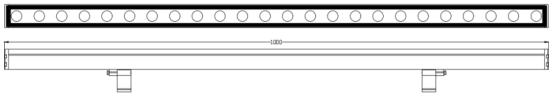

WALLLIGHT (OW02)

Lavov Wall washer from the family WALLLIGHT (OW02), with a power of 48W and a 60° beam angle. Finished in Black colour. Dimensions 42x78x1000mm. With a total lumen output of 1700lm and a luminous efficiency of 35.42lm/W. CCT RGB 3 in 1. Driver NOT INCLUDED. Made in Extruded Aluminium body, Die Cast End Caps, Tempered Glass Cover. IP66. IK05

Dimensions

Product dimensions (mm) 42x78x1000mm

Scheme

Item code	86.OW02.2043.02
Product type	Outdoor
Category	Wall Washer
Family	WALLLIGHT
Subfamily	WALLLIGHT (OW02)
Pictograms	

Product	
Real power (W)	48
Real luminous flux (Lm)	1700
Luminous efficiency (Lm/W)	35.42
Beam angle (°)	60°
Life time (h)	50000h L70B10
IP	66
Electrical class insulation	Class I
Colour	Black
Control gear included	No
Control gear	NOT INCLUDED
Type of LED	OSRAM RGB 3in 1
Colour temperature (K)	RGB 3 in 1
Colour consistency (SDCM)	SDCM3
CRI	>80
IK	IK05