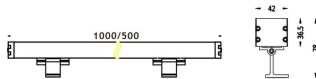

WALLLIGHT (OW02)

Wall Washer fixture from the family WALLLIGHT (OW02) with a power of 48W and a lighting distribution of 60° with a real lumen output of 1700lm and an efficiency of 35,42lm/W with a CCT of RGB 3 in 1K, made in Extruded Aluminium, Die Cast End Caps, Tempered Glass Cover and finished in Grey color. Do not include driver.

| | |
|--------------|--|
| Item code | 86.OW02.2043.03 |
| Product type | Outdoor |
| Category | Wall Washer |
| Family | WALLLIGHT |
| Subfamily | WALLLIGHT (OW02) |
| Pictograms |  |

Scheme

| | |
|-----------------------------|-----------------|
| Product | |
| Real power (W) | 48 |
| Real luminous flux (Lm) | 1700 |
| Luminous efficiency (Lm/W) | 35.42 |
| Beam angle (°) | 60° |
| Life time (h) | 50000h L70B10 |
| IP | 65 |
| Electrical class insulation | Class I |
| Colour | Grey |
| Chip Brand | OSRAM |
| Control gear included | No |
| Control gear | NOT INCLUDED |
| Light source | OSRAM RGB 3in 1 |
| Colour temperature (K) | RGB 3 in 1 |
| Colour consistency (SDCM) | SDCM<3 |
| CRI | >80 |
| IK | IK08 |