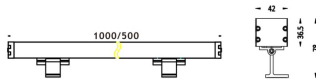

WALLLIGHT (OW02)

Wall Washer fixture from the family WALLLIGHT (OW02) with a power of 48W and a lighting distribution of 60° with a real lumen output of 1700lm and an efficiency of 35,42lm/W with a CCT of RGB 3 in 1K, made in Extruded Aluminium, Die Cast End Caps, Tempered Glass Cover and finished in Grey color. Do not include driver.

Item code	86.OW02.2043.03
Product type	Outdoor
Category	Wall Washer
Family	WALLLIGHT
Subfamily	WALLLIGHT (OW02)
Pictograms	

Scheme

Product	
Real power (W)	48
Real luminous flux (Lm)	1700
Luminous efficiency (Lm/W)	35.42
Beam angle (°)	60°
Life time (h)	50000h L70B10
IP	65
Electrical class insulation	Class I
Colour	Grey
Chip Brand	OSRAM
Control gear included	No
Control gear	NOT INCLUDED
Light source	OSRAM RGB 3in 1
Colour temperature (K)	RGB 3 in 1
Colour consistency (SDCM)	SDCM<3
CRI	>80
IK	IK08