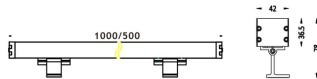

WALLLIGHT (OW02)

Wall Washer fixture from the family WALLLIGHT (OW02) with a power of 48W and a lighting distribution of 60° with a real lumen output of 1700lm and an efficiency of 35,42lm/W with a CCT of RGB 3 in 1K, made in Extruded Aluminium, Die Cast End Caps, Tempered Glass Cover and finished in Grey color. Do not include driver.

Item code	86.OW02.2043.03
Product type	Outdoor
Category	Wall Washer
Family	WALLLIGHT
Subfamily	WALLLIGHT (OW02)
Pictograms	

Scheme

Product	
Real power (W)	48
Real luminous flux (Lm)	1700
Luminous efficiency (Lm/W)	35.42
Beam angle (°)	60°
Life time (h)	50000h L70B10
IP	65
Electrical class insulation	Class I
Colour	Grey
Chip Brand	OSRAM
Control gear included	No
Control gear	NOT INCLUDED
Light source	OSRAM RGB 3in 1
Colour temperature (K)	RGB 3 in 1
Colour consistency (SDCM)	SDCM<3
CRI	>80
IK	IK08