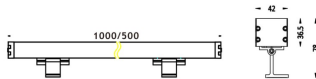

WALLLIGHT (OW02)

Wall Washer fixture from the family WALLLIGHT (OW02) with a power of 48W and a lighting distribution of 15°X40° with a real lumen output of 1700lm and an efficiency of 35,42lm/W with a CCT of RGB 3 in 1K, made in Extruded Aluminium, Die Cast End Caps, Tempered Glass Cover and finished in Grey color. Do not include driver.

Item code	86.OW02.2051.03
Product type	Outdoor
Category	Wall Washer
Family	WALLLIGHT
Subfamily	WALLLIGHT (OW02)
Pictograms	

Scheme

Product	
Real power (W)	48
Real luminous flux (Lm)	1700
Luminous efficiency (Lm/W)	35.42
Beam angle (°)	15°X40°
Life time (h)	50000h L70B10
IP	65
Electrical class insulation	Class I
Colour	Grey
Chip Brand	OSRAM
Control gear included	No
Control gear	NOT INCLUDED
Light source	OSRAM RGB 3in 1
Colour temperature (K)	RGB 3 in 1
Colour consistency (SDCM)	SDCM<3
CRI	>80
IK	IK08