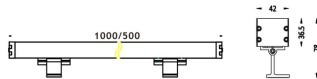

WALLLIGHT (OW02)

Wall Washer fixture from the family WALLLIGHT (OW02) with a power of 48W and a lighting distribution of 15°X40° with a real lumen output of 1700lm and an efficiency of 35,42lm/W with a CCT of RGB 3 in 1K, made in Extruded Aluminium, Die Cast End Caps, Tempered Glass Cover and finished in Grey color. Do not include driver.

Item code	86.OW02.2051.03
Product type	Outdoor
Category	Wall Washer
Family	WALLLIGHT
Subfamily	WALLLIGHT (OW02)
Pictograms	

Scheme

Product	
Real power (W)	48
Real luminous flux (Lm)	1700
Luminous efficiency (Lm/W)	35.42
Beam angle (°)	15°X40°
Life time (h)	50000h L70B10
IP	65
Electrical class insulation	Class I
Colour	Grey
Chip Brand	OSRAM
Control gear included	No
Control gear	NOT INCLUDED
Light source	OSRAM RGB 3in 1
Colour temperature (K)	RGB 3 in 1
Colour consistency (SDCM)	SDCM<3
CRI	>80
IK	IK08