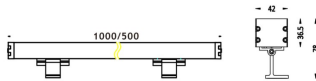

WALLLIGHT (OW02)

Wall Washer fixture from the family WALLLIGHT (OW02) with a power of 48W and a lighting distribution of 15°X40° with a real lumen output of 1700lm and an efficiency of 35,42lm/W with a CCT of RGB 3 in 1K, made in Extruded Aluminium, Die Cast End Caps, Tempered Glass Cover and finished in Grey color. Do not include driver.

Item code	86.OW02.2053.03
Product type	Outdoor
Category	Wall Washer
Family	WALLLIGHT
Subfamily	WALLLIGHT (OW02)
Pictograms	

Scheme

Product	
Real power (W)	48
Real luminous flux (Lm)	1700
Luminous efficiency (Lm/W)	35.42
Beam angle (°)	15°X40°
Life time (h)	50000h L70B10
IP	65
Electrical class insulation	Class I
Colour	Grey
Chip Brand	OSRAM
Control gear included	No
Control gear	NOT INCLUDED
Light source	OSRAM RGB 3in 1
Colour temperature (K)	RGB 3 in 1
Colour consistency (SDCM)	SDCM<3
CRI	>80
IK	IK08