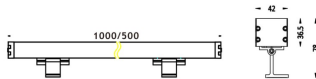

### WALLLIGHT (OW02)

Wall Washer fixture from the family WALLLIGHT (OW02) with a power of 48W and a lighting distribution of 15°X40° with a real lumen output of 1700lm and an efficiency of 35,42lm/W with a CCT of RGB 3 in 1K, made in Extruded Aluminium, Die Cast End Caps, Tempered Glass Cover and finished in Grey color. Do not include driver.

### Scheme

Product	
Real power (W)	48
Real luminous flux (Lm)	1700
Luminous efficiency (Lm/W)	35.42
Beam angle (°)	15°X40°
Life time (h)	50000h L70B10
IP	65
Electrical class insulation	Class I
Colour	Grey
Chip Brand	OSRAM
Control gear included	No
Control gear	NOT INCLUDED
Light source	OSRAM RGB 3in 1
Colour temperature (K)	RGB 3 in 1
Colour consistency (SDCM)	SDCM<3
CRI	>80
IK	IK08