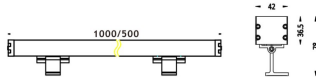

WALLLIGHT (OW02)

Wall Washer fixture from the family WALLLIGHT (OW02) with a power of 48W and a lighting distribution of 15°X40° with a real lumen output of 1700lm and an efficiency of 35,42lm/W with a CCT of RGB 3 in 1K, made in Extruded Aluminium, Die Cast End Caps, Tempered Glass Cover and finished in Grey color. Do not include driver.

Item code	86.OW02.2053.03
Product type	Outdoor
Category	Wall Washer
Family	WALLLIGHT
Subfamily	WALLLIGHT (OW02)
Pictograms	

Scheme

Product	
Real power (W)	48
Real luminous flux (Lm)	1700
Luminous efficiency (Lm/W)	35.42
Beam angle (°)	15°X40°
Life time (h)	50000h L70B10
IP	65
Electrical class insulation	Class I
Colour	Grey
Chip Brand	OSRAM
Control gear included	No
Control gear	NOT INCLUDED
Light source	OSRAM RGB 3in 1
Colour temperature (K)	RGB 3 in 1
Colour consistency (SDCM)	SDCM<3
CRI	>80
IK	IK08