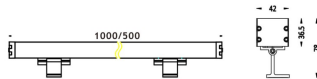

WALLLIGHT (OW02)

Wall Washer fixture from the family WALLLIGHT (OW02) with a power of 48W and a lighting distribution of 15°X40° with a real lumen output of 1700lm and an efficiency of 35,42lm/W with a CCT of RGB 3 in 1K, made in Extruded Aluminium, Die Cast End Caps, Tempered Glass Cover and finished in Grey color. Do not include driver.

Item code	86.OW02.2053.03
Product type	Outdoor
Category	Wall Washer
Family	WALLLIGHT
Subfamily	WALLLIGHT (OW02)
Pictograms	

Scheme

Product	
Real power (W)	48
Real luminous flux (Lm)	1700
Luminous efficiency (Lm/W)	35.42
Beam angle (°)	15°X40°
Life time (h)	50000h L70B10
IP	65
Electrical class insulation	Class I
Colour	Grey
Chip Brand	OSRAM
Control gear included	No
Control gear	NOT INCLUDED
Light source	OSRAM RGB 3in 1
Colour temperature (K)	RGB 3 in 1
Colour consistency (SDCM)	SDCM<3
CRI	>80
IK	IK08