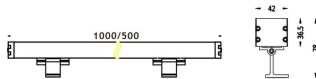

WALLLIGHT (OW02)

Wall Washer fixture from the family WALLLIGHT (OW02) with a power of 48W and a lighting distribution of 10°X60° with a real lumen output of 1700lm and an efficiency of 35,42lm/W with a CCT of RGB 3 in 1K, made in Extruded Aluminium, Die Cast End Caps, Tempered Glass Cover and finished in Grey color. Do not include driver.

Item code	86.OW02.2061.03
Product type	Outdoor
Category	Wall Washer
Family	WALLLIGHT
Subfamily	WALLLIGHT (OW02)
Pictograms	

Scheme

Product	
Real power (W)	48
Real luminous flux (Lm)	1700
Luminous efficiency (Lm/W)	35.42
Beam angle (°)	10°X60°
Life time (h)	50000h L70B10
IP	65
Electrical class insulation	Class I
Colour	Grey
Chip Brand	OSRAM
Control gear included	No
Control gear	NOT INCLUDED
Light source	OSRAM RGB 3in 1
Colour temperature (K)	RGB 3 in 1
Colour consistency (SDCM)	SDCM<3
CRI	>80
IK	IK08