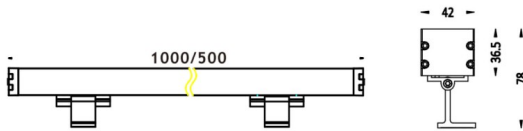

WALLLIGHT (OW02)

Wall Washer fixture from the family WALLLIGHT (OW02) with a power of 48W and a lighting distribution of 10°X60° with a real lumen output of 1700lm and an efficiency of 35,42lm/W with a CCT of RGB 3 in 1K, made in Extruded Aluminium, Die Cast End Caps, Tempered Glass Cover and finished in Grey color. Do not include driver.

Scheme

Item code	86.OW02.2061.03
Product type	Outdoor
Category	Wall Washer
Family	WALLLIGHT
Subfamily	WALLLIGHT (OW02)
Pictograms	

Product	
Real power (W)	48
Real luminous flux (Lm)	1700
Luminous efficiency (Lm/W)	35.42
Beam angle (°)	10°X60°
Life time (h)	50000h L70B10
IP	65
Electrical class insulation	Class I
Colour	Grey
Chip Brand	OSRAM
Control gear included	No
Control gear	NOT INCLUDED
Type of LED	OSRAM RGB 3in 1
Colour temperature (K)	RGB 3 in 1
Colour consistency (SDCM)	SDCM3
CRI	>80
IK	IK08