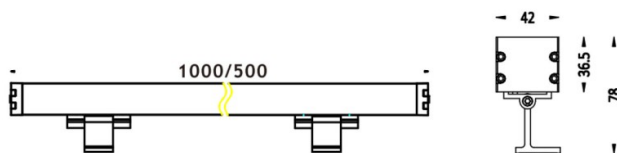

WALLLIGHT (OW02)

Wall Washer fixture from the family WALLLIGHT (OW02) with a power of 48W and a lighting distribution of 10°X60° with a real lumen output of 1700lm and an efficiency of 35,42lm/W with a CCT of RGB 3 in 1K, made in Extruded Aluminium, Die Cast End Caps, Tempered Glass Cover and finished in Grey color. Do not include driver.

Item code	86.OW02.2061.03
Product type	Outdoor
Category	Wall Washer
Family	WALLLIGHT
Subfamily	WALLLIGHT (OW02)

Pictograms

Scheme

Product	
Real power (W)	48
Real luminous flux (Lm)	1700
Luminous efficiency (Lm/W)	35.42
Beam angle (°)	10°X60°
Life time (h)	50000h L70B10
IP	65
Electrical class insulation	Class I
Colour	Grey
Chip Brand	OSRAM
Control gear included	No
Control gear	NOT INCLUDED
Light source	OSRAM RGB 3in 1
Colour temperature (K)	RGB 3 in 1
Colour consistency (SDCM)	SDCM<3
CRI	>80
IK	IK08