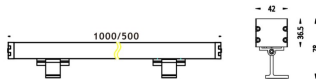

WALLLIGHT (OW02)

Wall Washer fixture from the family WALLLIGHT (OW02) with a power of 48W and a lighting distribution of 10°X60° with a real lumen output of 1700lm and an efficiency of 35,42lm/W with a CCT of RGB 3 in 1K, made in Extruded Aluminium, Die Cast End Caps, Tempered Glass Cover and finished in Grey color. Do not include driver.

Item code	86.OW02.2061.03
Product type	Outdoor
Category	Wall Washer
Family	WALLLIGHT
Subfamily	WALLLIGHT (OW02)
Pictograms	

Scheme

Product	
Real power (W)	48
Real luminous flux (Lm)	1700
Luminous efficiency (Lm/W)	35.42
Beam angle (°)	10°X60°
Life time (h)	50000h L70B10
IP	65
Electrical class insulation	Class I
Colour	Grey
Chip Brand	OSRAM
Control gear included	No
Control gear	NOT INCLUDED
Light source	OSRAM RGB 3in 1
Colour temperature (K)	RGB 3 in 1
Colour consistency (SDCM)	SDCM<3
CRI	>80
IK	IK08