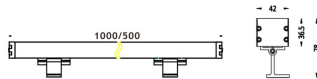

WALLLIGHT (OW02)

Wall Washer fixture from the family WALLLIGHT (OW02) with a power of 48W and a lighting distribution of 10°X60° with a real lumen output of 1700lm and an efficiency of 35,42lm/W with a CCT of RGB 3 in 1K, made in Extruded Aluminium, Die Cast End Caps, Tempered Glass Cover and finished in Grey color. Do not include driver.

Item code	86.OW02.2061.03
Product type	Outdoor
Category	Wall Washer
Family	WALLLIGHT
Subfamily	WALLLIGHT (OW02)
Pictograms	

Scheme

Product	
Real power (W)	48
Real luminous flux (Lm)	1700
Luminous efficiency (Lm/W)	35.42
Beam angle (°)	10°X60°
Life time (h)	50000h L70B10
IP	65
Electrical class insulation	Class I
Colour	Grey
Chip Brand	OSRAM
Control gear included	No
Control gear	NOT INCLUDED
Light source	OSRAM RGB 3in 1
Colour temperature (K)	RGB 3 in 1
Colour consistency (SDCM)	SDCM<3
CRI	>80
IK	IK08