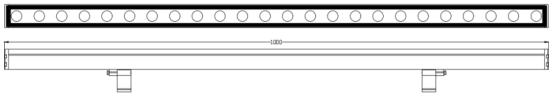

### WALLLIGHT (OW02)

Lavov Wall washer from the family WALLLIGHT (OW02), with a power of 48W and a 10°X60° beam angle. Finished in Black colour. Dimensions 42x78x1000mm. With a total lumen output of 1700lm and a luminous efficiency of 35.42lm/W. CCT RGB 3 in 1. Driver NOT INCLUDED. Made in Extruded Aluminium body, Die Cast End Caps, Tempered Glass Cover. IP66. IK05

#### Dimensions

Product dimensions (mm) 42x78x1000mm

#### Scheme

Item code	86.OW02.2063.02
Product type	Outdoor
Category	Wall Washer
Family	WALLLIGHT
Subfamily	WALLLIGHT (OW02)
Pictograms	

Product	
Real power (W)	48
Real luminous flux (Lm)	1700
Luminous efficiency (Lm/W)	35.42
Beam angle (°)	10°X60°
Life time (h)	50000h L70B10
IP	66
Electrical class insulation	Class I
Colour	Black
Control gear included	No
Control gear	NOT INCLUDED
Type of LED	OSRAM RGB 3in 1
Colour temperature (K)	RGB 3 in 1
Colour consistency (SDCM)	SDCM3
CRI	>80
IK	IK05