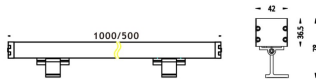

WALLLIGHT (OW02)

Wall Washer fixture from the family WALLLIGHT (OW02) with a power of 48W and a lighting distribution of 10°X60° with a real lumen output of 1700lm and an efficiency of 35,42lm/W with a CCT of RGB 3 in 1K, made in Extruded Aluminium, Die Cast End Caps, Tempered Glass Cover and finished in Grey color. Do not include driver.

Item code	86.OW02.2063.03
Product type	Outdoor
Category	Wall Washer
Family	WALLLIGHT
Subfamily	WALLLIGHT (OW02)
Pictograms	

Scheme

Product	
Real power (W)	48
Real luminous flux (Lm)	1700
Luminous efficiency (Lm/W)	35.42
Beam angle (°)	10°X60°
Life time (h)	50000h L70B10
IP	65
Electrical class insulation	Class I
Colour	Grey
Chip Brand	OSRAM
Control gear included	No
Control gear	NOT INCLUDED
Light source	OSRAM RGB 3in 1
Colour temperature (K)	RGB 3 in 1
Colour consistency (SDCM)	SDCM<3
CRI	>80
IK	IK08