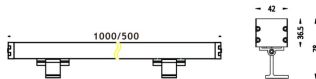

### WALLLIGHT (OW02)

Wall Washer fixture from the family WALLLIGHT (OW02) with a power of 48W and a lighting distribution of 10°X60° with a real lumen output of 1700lm and an efficiency of 35,42lm/W with a CCT of RGB 3 in 1K, made in Extruded Aluminium, Die Cast End Caps, Tempered Glass Cover and finished in Grey color. Do not include driver.

### Scheme

Product	
Real power (W)	48
Real luminous flux (Lm)	1700
Luminous efficiency (Lm/W)	35.42
Beam angle (°)	10°X60°
Life time (h)	50000h L70B10
IP	65
Electrical class insulation	Class I
Colour	Grey
Chip Brand	OSRAM
Control gear included	No
Control gear	NOT INCLUDED
Light source	OSRAM RGB 3in 1
Colour temperature (K)	RGB 3 in 1
Colour consistency (SDCM)	SDCM<3
CRI	>80
IK	IK08