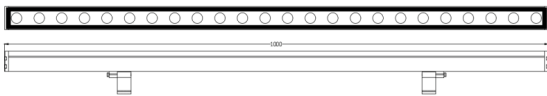

### WALLLIGHT (OW02)

Lavov Wall washer from the family WALLLIGHT (OW02), with a power of 48W and a 10°X60° beam angle. Finished in Black colour. Dimensions 42x78x1000mm. With a total lumen output of 3800lm and a luminous efficiency of 79.17lm/W. CCT 3000K. Driver ON-OFF. Made in Extruded Aluminium body, Die Cast End Caps, Tempered Glass Cover. IP66. IK05

#### Dimensions

Product dimensions (mm) **42x78x1000mm**

#### Photometry

Item code	<b>86.OW02.2311.02</b>
Product type	<b>Outdoor</b>
Category	<b>Wall Washer</b>
Family	<b>WALLLIGHT</b>
Subfamily	<b>WALLLIGHT (OW02)</b>
Pictograms	

<b>Product</b>	
Real power (W)	<b>48</b>
Real luminous flux (Lm)	<b>3800</b>
Luminous efficiency (Lm/W)	<b>79.17</b>
Beam angle (°)	<b>10°X60°</b>
Life time (h)	<b>50000h L70B10</b>
IP	<b>66</b>
Electrical class insulation	<b>Class I</b>
Colour	<b>Black</b>
Control gear included	<b>Yes</b>
Control gear	<b>ON-OFF</b>
Light source	<b>LED</b>
Type of LED	<b>OSRAM single color</b>
Colour temperature (K)	<b>3000K</b>
Colour consistency (SDCM)	<b>SDCM3</b>
CRI	<b>&gt;80</b>
IK	<b>IK05</b>