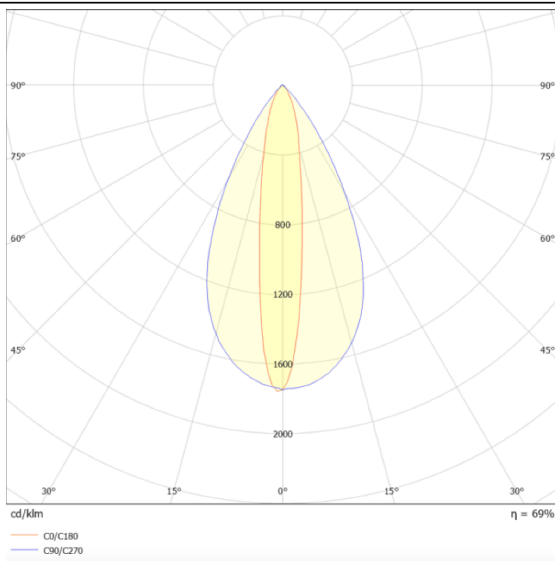

### WALLLIGHT (OW02)

Lavov Wall washer from the family WALLLIGHT (OW02), with a power of 48W and a 10°X60° beam angle. Finished in Black colour. Dimensions 42x78x1000mm. With a total lumen output of 3800lm and a luminous efficiency of 79.17lm/W. CCT 3000K. Driver ON-OFF. Made in Extruded Aluminium body, Die Cast End Caps, Tempered Glass Cover. IP66. IK05

#### Dimensions

Product dimensions (mm) **42x78x1000mm**

#### Photometry

Item code	<b>86.OW02.2311.02</b>
Product type	<b>Outdoor</b>
Category	<b>Wall Washer</b>
Family	<b>WALLLIGHT</b>
Subfamily	<b>WALLLIGHT (OW02)</b>
Pictograms	

<b>Product</b>	
Real power (W)	<b>48</b>
Real luminous flux (Lm)	<b>3800</b>
Luminous efficiency (Lm/W)	<b>79.17</b>
Beam angle (°)	<b>10°X60°</b>
Life time (h)	<b>50000h L70B10</b>
IP	<b>66</b>
Electrical class insulation	<b>Class I</b>
Colour	<b>Black</b>
Control gear included	<b>Yes</b>
Control gear	<b>ON-OFF</b>
Light source	<b>LED</b>
Type of LED	<b>OSRAM single color</b>
Colour temperature (K)	<b>3000K</b>
Colour consistency (SDCM)	<b>SDCM3</b>
CRI	<b>&gt;80</b>
IK	<b>IK05</b>