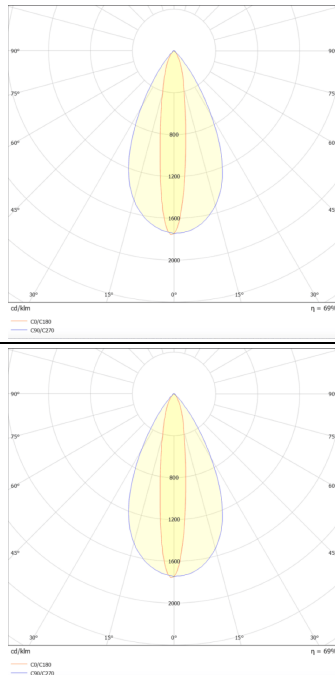

WALLLIGHT (OW02)

Wall Washer fixture from the family WALLLIGHT (OW02) with a power of 48W and a lighting distribution of 10°X60° with a real lumen output of 3800lm and an efficiency of 79,17lm/W with a CCT of 3000K, made in Extruded Aluminium, Die Cast End Caps, Tempered Glass Cover and finished in Grey color. ON-OFF driver.

Item code 86.OW02.2311.03

Product type Outdoor

Category Wall Washer

Family WALLLIGHT

Subfamily WALLLIGHT (OW02)

Pictograms

Scheme

Photometry

Product

Real power (W) 48

Real luminous flux (Lm) 3800

Luminous efficiency (Lm/W) 79.17

Beam angle (°) 10°X60°

Life time (h) 50000h L70B10

IP 65

Electrical class insulation Class I