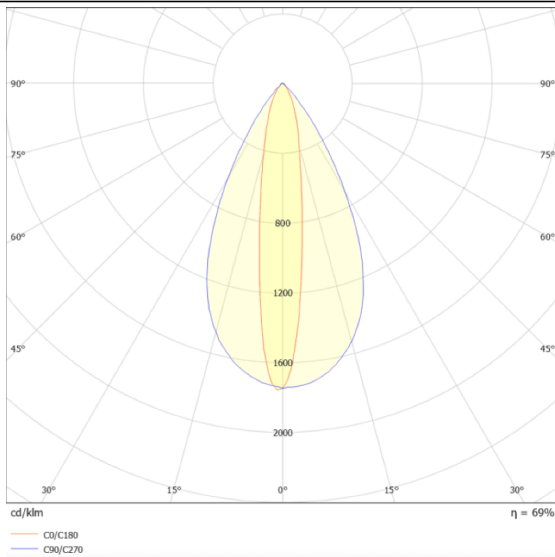

Photometry

Item code	86.OW02.2311.03
Product type	Outdoor
Category	Wall Washer
Family	WALLLIGHT
Subfamily	WALLLIGHT (OW02)
Pictograms	

Product	
Real power (W)	48
Real luminous flux (Lm)	3800
Luminous efficiency (Lm/W)	79.17
Beam angle (°)	10°X60°
Life time (h)	50000h L70B10
IP	65
Electrical class insulation	Class I
Colour	Grey
Chip Brand	OSRAM
Control gear included	Yes
Control gear	ON-OFF
Light source	LED
Type of LED	OSRAM single color
Colour temperature (K)	3000
Colour consistency (SDCM)	SDCM3
CRI	>80
IK	IK08