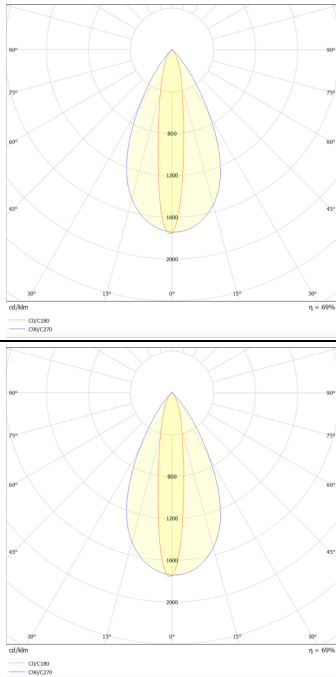

WALLLIGHT (OW02)

Wall Washer fixture from the family WALLLIGHT (OW02) with a power of 48W and a lighting distribution of 10°X60° with a real lumen output of 3800lm and an efficiency of 79,17lm/W with a CCT of 3000K, made in Extruded Aluminium, Die Cast End Caps, Tempered Glass Cover and finished in Grey color. ON-OFF driver.

Item code	86.OW02.2311.03
Product type	Outdoor
Category	Wall Washer
Family	WALLLIGHT
Subfamily	WALLLIGHT (OW02)

Pictograms	

Scheme

Photometry

Product	
Real power (W)	48
Real luminous flux (Lm)	3800
Luminous efficiency (Lm/W)	79.17
Beam angle (°)	10°X60°
Life time (h)	50000h L70B10
IP	65
Electrical class insulation	Class I
Colour	Grey
Chip Brand	OSRAM
Control gear included	Yes
Control gear	ON-OFF
Light source	OSRAM single color
Colour temperature (K)	3000
Colour consistency (SDCM)	SDCM<3
CRI	>80
IK	IK08