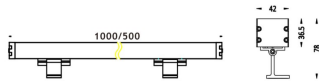

WALLLIGHT (OW02)

Wall Washer fixture from the family WALLLIGHT (OW02) with a power of 48W and a lighting distribution of 10°X60° with a real lumen output of 3800lm and an efficiency of 79,17lm/W with a CCT of 3000K, made in Extruded Aluminium, Die Cast End Caps, Tempered Glass Cover and finished in Grey color. ON-OFF driver.

Item code	86.OW02.2311.03
Product type	Outdoor
Category	Wall Washer
Family	WALLLIGHT
Subfamily	WALLLIGHT (OW02)

Pictograms	

Scheme

Photometry

Product	
Real power (W)	48
Real luminous flux (Lm)	3800
Luminous efficiency (Lm/W)	79.17
Beam angle (°)	10°X60°
Life time (h)	50000h L70B10
IP	65
Electrical class insulation	Class I
Colour	Grey
Chip Brand	OSRAM
Control gear included	Yes
Control gear	ON-OFF
Light source	OSRAM single color
Colour temperature (K)	3000
Colour consistency (SDCM)	SDCM<3
CRI	>80
IK	IK08