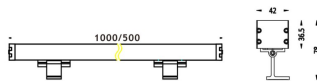

WALLLIGHT (OW02)

Wall Washer fixture from the family WALLLIGHT (OW02) with a power of 48W and a lighting distribution of 10°X60° with a real lumen output of 3800lm and an efficiency of 79,17lm/W with a CCT of 3000K, made in Extruded Aluminium, Die Cast End Caps, Tempered Glass Cover and finished in Grey color. ON-OFF driver.

Item code	86.OW02.2311.03
Product type	Outdoor
Category	Wall Washer
Family	WALLLIGHT
Subfamily	WALLLIGHT (OW02)

Pictograms

Scheme

Photometry

Product

Real power (W)	48
Real luminous flux (Lm)	3800
Luminous efficiency (Lm/W)	79.17
Beam angle (°)	10°X60°
Life time (h)	50000h L70B10
IP	65
Electrical class insulation	Class I
Colour	Grey
Chip Brand	OSRAM
Control gear included	Yes
Control gear	ON-OFF
Light source	OSRAM single color
Colour temperature (K)	3000
Colour consistency (SDCM)	SDCM<3
CRI	>80
IK	IK08