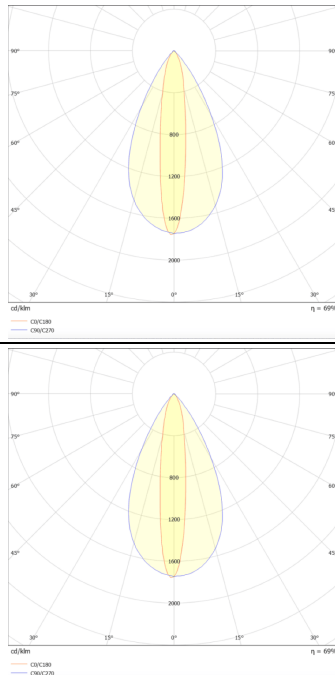

### WALLLIGHT (OW02)

Wall Washer fixture from the family WALLLIGHT (OW02) with a power of 48W and a lighting distribution of 10°X60° with a real lumen output of 3800lm and an efficiency of 79,17lm/W with a CCT of 3000K, made in Extruded Aluminium, Die Cast End Caps, Tempered Glass Cover and finished in Grey color. ON-OFF driver.

### Photometry

### Product

<b>Real power (W)</b>	<b>48</b>
<b>Real luminous flux (Lm)</b>	<b>3800</b>
<b>Luminous efficiency (Lm/W)</b>	<b>79.17</b>
<b>Beam angle (°)</b>	<b>10°X60°</b>
<b>Life time (h)</b>	<b>50000h L70B10</b>
<b>IP</b>	<b>65</b>
<b>Electrical class insulation</b>	<b>Class I</b>
<b>Colour</b>	<b>Grey</b>
<b>Chip Brand</b>	<b>OSRAM</b>
<b>Control gear included</b>	<b>Yes</b>
<b>Control gear</b>	<b>ON-OFF</b>
<b>Light source</b>	<b>OSRAM single color</b>
<b>Colour temperature (K)</b>	<b>3000</b>
<b>Colour consistency (SDCM)</b>	<b>SDCM&lt;3</b>
<b>CRI</b>	<b>&gt;80</b>
<b>IK</b>	<b>IK08</b>