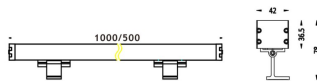

WALLLIGHT (OW02)

Wall Washer fixture from the family WALLLIGHT (OW02) with a power of 48W and a lighting distribution of 10°X60° with a real lumen output of 3800lm and an efficiency of 79,17lm/W with a CCT of 3000K, made in Extruded Aluminium, Die Cast End Caps, Tempered Glass Cover and finished in Grey color. ON-OFF driver.

Item code	86.OW02.2311.03
Product type	Outdoor
Category	Wall Washer
Family	WALLLIGHT
Subfamily	WALLLIGHT (OW02)
Pictograms	

Scheme

Photometry

Product

Real power (W)	48
Real luminous flux (Lm)	3800
Luminous efficiency (Lm/W)	79.17
Beam angle (°)	10°X60°
Life time (h)	50000h L70B10
IP	65
Electrical class insulation	Class I
Colour	Grey
Chip Brand	OSRAM
Control gear included	Yes
Control gear	ON-OFF
Light source	OSRAM single color
Colour temperature (K)	3000
Colour consistency (SDCM)	SDCM<3
CRI	>80
IK	IK08