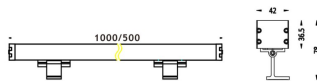

WALLLIGHT (OW02)

Wall Washer fixture from the family WALLLIGHT (OW02) with a power of 48W and a lighting distribution of 10°X60° with a real lumen output of 3800lm and an efficiency of 79,17lm/W with a CCT of 3000K, made in Extruded Aluminium, Die Cast End Caps, Tempered Glass Cover and finished in Grey color. ON-OFF driver.

Item code 86.OW02.2311.03

Product type Outdoor

Category Wall Washer

Family WALLLIGHT

Subfamily WALLLIGHT (OW02)

Pictograms

Scheme

Photometry

Product

Real power (W) 48

Real luminous flux (Lm) 3800

Luminous efficiency (Lm/W) 79.17

Beam angle (°) 10°X60°

Life time (h) 50000h L70B10

IP 65

Electrical class insulation Class I

Colour Grey

Chip Brand OSRAM

Control gear included Yes

Control gear ON-OFF

Light source OSRAM single color

Colour temperature (K) 3000

Colour consistency (SDCM) SDCM<3

CRI >80

IK IK08