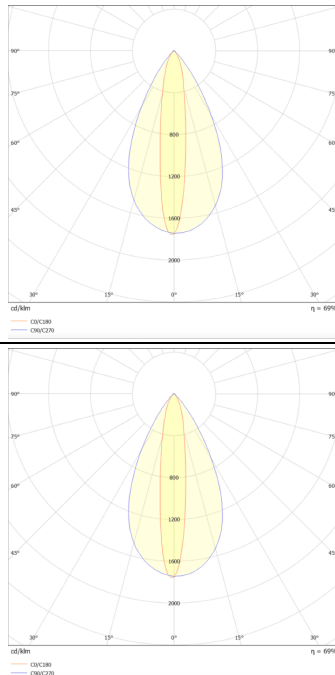

WALLLIGHT (OW02)

Wall Washer fixture from the family WALLLIGHT (OW02) with a power of 48W and a lighting distribution of 10°X60° with a real lumen output of 3800lm and an efficiency of 79,17lm/W with a CCT of 3000K, made in Extruded Aluminium, Die Cast End Caps, Tempered Glass Cover and finished in Grey color. ON-OFF driver.

Item code	86.OW02.2311.03
Product type	Outdoor
Category	Wall Washer
Family	WALLLIGHT
Subfamily	WALLLIGHT (OW02)

Pictograms

Scheme

Photometry

Product

Real power (W)	48
Real luminous flux (Lm)	3800
Luminous efficiency (Lm/W)	79.17
Beam angle (°)	10°X60°
Life time (h)	50000h L70B10
IP	65
Electrical class insulation	Class I
Colour	Grey
Chip Brand	OSRAM
Control gear included	Yes
Control gear	ON-OFF
Light source	OSRAM single color
Colour temperature (K)	3000
Colour consistency (SDCM)	SDCM<3
CRI	>80
IK	IK08