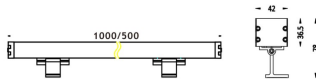

WALLLIGHT (OW02)

Wall Washer fixture from the family WALLLIGHT (OW02) with a power of 48W and a lighting distribution of 10°X60° with a real lumen output of 3800lm and an efficiency of 79,17lm/W with a CCT of 3000K, made in Extruded Aluminium, Die Cast End Caps, Tempered Glass Cover and finished in Grey color. DALI driver.

Item code	86.OW02.2313.03
Product type	Outdoor
Category	Wall Washer
Family	WALLLIGHT
Subfamily	WALLLIGHT (OW02)

Pictograms

Scheme

Product	
Real power (W)	48
Real luminous flux (Lm)	3800
Luminous efficiency (Lm/W)	79.17
Beam angle (°)	10°X60°
Life time (h)	50000h L70B10
IP	65
Electrical class insulation	Class I
Colour	Grey
Chip Brand	OSRAM
Control gear included	Yes
Control gear	NOT INCLUDED
Light source	OSRAM single color
Colour temperature (K)	3000
Colour consistency (SDCM)	SDCM<3
CRI	>80
IK	IK08