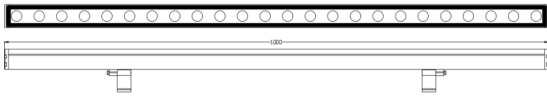

WALLLIGHT (OW02)

Lavov Wall washer from the family WALLLIGHT (OW02), with a power of 48W and a 10° beam angle. Finished in Black colour. Dimensions 42x78x1000mm. With a total lumen output of 3800lm and a luminous efficiency of 79.17lm/W. CCT 3000K. Driver ON-OFF. Made in Extruded Aluminium body, Die Cast End Caps, Tempered Glass Cover. IP66. IK05

Dimensions

Product dimensions (mm) 42x78x1000mm

Scheme

Item code	86.OW02.2321.02
Product type	Outdoor
Category	Wall Washer
Family	WALLLIGHT
Subfamily	WALLLIGHT (OW02)
Pictograms	

Product	
Real power (W)	48
Real luminous flux (Lm)	3800
Luminous efficiency (Lm/W)	79.17
Beam angle (°)	10°
Life time (h)	50000h L70B10
IP	66
Electrical class insulation	Class I
Colour	Black
Control gear included	Yes
Control gear	ON-OFF
Light source	LED
Type of LED	OSRAM single color
Colour temperature (K)	3000K
Colour consistency (SDCM)	SDCM3
CRI	>80
IK	IK05