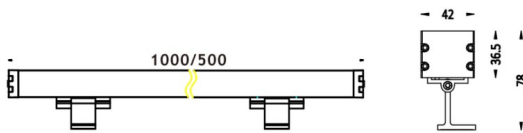

WALLLIGHT (OW02)

Wall Washer fixture from the family WALLLIGHT (OW02) with a power of 48W and a lighting distribution of 10° with a real lumen output of 3800lm and an efficiency of 79,17lm/W with a CCT of 3000K, made in Extruded Aluminium, Die Cast End Caps, Tempered Glass Cover and finished in Grey color. ON-OFF driver.

Scheme

Item code	86.OW02.2321.03
Product type	Outdoor
Category	Wall Washer
Family	WALLLIGHT
Subfamily	WALLLIGHT (OW02)
Pictograms	

Product	
Real power (W)	48
Real luminous flux (Lm)	3800
Luminous efficiency (Lm/W)	79.17
Beam angle (°)	10°
Life time (h)	50000h L70B10
IP	65
Electrical class insulation	Class I
Colour	Grey
Chip Brand	OSRAM
Control gear included	Yes
Control gear	ON-OFF
Light source	LED
Type of LED	OSRAM single color
Colour temperature (K)	3000
Colour consistency (SDCM)	SDCM3
CRI	>80
IK	IK08