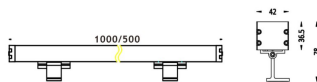

### WALLLIGHT (OW02)

Wall Washer fixture from the family WALLLIGHT (OW02) with a power of 48W and a lighting distribution of 10° with a real lumen output of 3800lm and an efficiency of 79,17lm/W with a CCT of 3000K, made in Extruded Aluminium, Die Cast End Caps, Tempered Glass Cover and finished in Grey color. ON-OFF driver.

#### Scheme

<b>Product</b>	
<b>Real power (W)</b>	<b>48</b>
<b>Real luminous flux (Lm)</b>	<b>3800</b>
<b>Luminous efficiency (Lm/W)</b>	<b>79.17</b>
<b>Beam angle (°)</b>	<b>10°</b>
<b>Life time (h)</b>	<b>50000h L70B10</b>
<b>IP</b>	<b>65</b>
<b>Electrical class insulation</b>	<b>Class I</b>
<b>Colour</b>	<b>Grey</b>
<b>Chip Brand</b>	<b>OSRAM</b>
<b>Control gear included</b>	<b>Yes</b>
<b>Control gear</b>	<b>ON-OFF</b>
<b>Light source</b>	<b>OSRAM single color</b>
<b>Colour temperature (K)</b>	<b>3000</b>
<b>Colour consistency (SDCM)</b>	<b>SDCM&lt;3</b>
<b>CRI</b>	<b>&gt;80</b>
<b>IK</b>	<b>IK08</b>