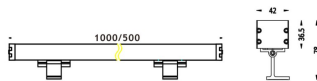

WALLLIGHT (OW02)

Wall Washer fixture from the family WALLLIGHT (OW02) with a power of 48W and a lighting distribution of 10° with a real lumen output of 3800lm and an efficiency of 79,17lm/W with a CCT of 3000K, made in Extruded Aluminium, Die Cast End Caps, Tempered Glass Cover and finished in Grey color. ON-OFF driver.

Item code	86.OW02.2321.03
Product type	Outdoor
Category	Wall Washer
Family	WALLLIGHT
Subfamily	WALLLIGHT (OW02)

Pictograms

Scheme

Product	
Real power (W)	48
Real luminous flux (Lm)	3800
Luminous efficiency (Lm/W)	79.17
Beam angle (°)	10°
Life time (h)	50000h L70B10
IP	65
Electrical class insulation	Class I
Colour	Grey
Chip Brand	OSRAM
Control gear included	Yes
Control gear	ON-OFF
Light source	OSRAM single color
Colour temperature (K)	3000
Colour consistency (SDCM)	SDCM<3
CRI	>80
IK	IK08