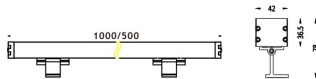

WALLLIGHT (OW02)

Wall Washer fixture from the family WALLLIGHT (OW02) with a power of 48W and a lighting distribution of 10° with a real lumen output of 3800lm and an efficiency of 79,17lm/W with a CCT of 3000K, made in Extruded Aluminium, Die Cast End Caps, Tempered Glass Cover and finished in Grey color. ON-OFF driver.

Item code	86.OW02.2321.03
Product type	Outdoor
Category	Wall Washer
Family	WALLLIGHT
Subfamily	WALLLIGHT (OW02)

Pictograms

Scheme

Product	
Real power (W)	48
Real luminous flux (Lm)	3800
Luminous efficiency (Lm/W)	79.17
Beam angle (°)	10°
Life time (h)	50000h L70B10
IP	65
Electrical class insulation	Class I
Colour	Grey
Chip Brand	OSRAM
Control gear included	Yes
Control gear	ON-OFF
Light source	OSRAM single color
Colour temperature (K)	3000
Colour consistency (SDCM)	SDCM<3
CRI	>80
IK	IK08