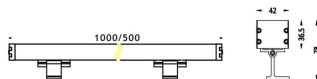

WALLLIGHT (OW02)

Wall Washer fixture from the family WALLLIGHT (OW02) with a power of 48W and a lighting distribution of 10° with a real lumen output of 3800lm and an efficiency of 79,17lm/W with a CCT of 3000K, made in Extruded Aluminium, Die Cast End Caps, Tempered Glass Cover and finished in Grey color. ON-OFF driver.

Item code	86.OW02.2321.03
Product type	Outdoor
Category	Wall Washer
Family	WALLLIGHT
Subfamily	WALLLIGHT (OW02)

Pictograms

Scheme

Product	
Real power (W)	48
Real luminous flux (Lm)	3800
Luminous efficiency (Lm/W)	79.17
Beam angle (°)	10°
Life time (h)	50000h L70B10
IP	65
Electrical class insulation	Class I
Colour	Grey
Chip Brand	OSRAM
Control gear included	Yes
Control gear	ON-OFF
Light source	OSRAM single color
Colour temperature (K)	3000
Colour consistency (SDCM)	SDCM<3
CRI	>80
IK	IK08