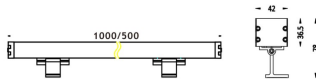

WALLLIGHT (OW02)

Wall Washer fixture from the family WALLLIGHT (OW02) with a power of 48W and a lighting distribution of 10° with a real lumen output of 3800lm and an efficiency of 79,17lm/W with a CCT of 3000K, made in Extruded Aluminium, Die Cast End Caps, Tempered Glass Cover and finished in Grey color. DALI driver.

Item code	86.OW02.2323.03
Product type	Outdoor
Category	Wall Washer
Family	WALLLIGHT
Subfamily	WALLLIGHT (OW02)

Pictograms

Scheme

Product	
Real power (W)	48
Real luminous flux (Lm)	3800
Luminous efficiency (Lm/W)	79.17
Beam angle (°)	10°
Life time (h)	50000h L70B10
IP	65
Electrical class insulation	Class I
Colour	Grey
Chip Brand	OSRAM
Control gear included	Yes
Control gear	NOT INCLUDED
Light source	OSRAM single color
Colour temperature (K)	3000
Colour consistency (SDCM)	SDCM<3
CRI	>80
IK	IK08