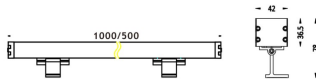

Scheme

Product	
Real power (W)	48
Real luminous flux (Lm)	3800
Luminous efficiency (Lm/W)	79.17
Beam angle (°)	10°
Life time (h)	50000h L70B10
IP	65
Electrical class insulation	Class I
Colour	Grey
Chip Brand	OSRAM
Control gear included	Yes
Control gear	NOT INCLUDED
Light source	OSRAM single color
Colour temperature (K)	3000
Colour consistency (SDCM)	SDCM<3
CRI	>80
IK	IK08