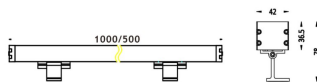

WALLLIGHT (OW02)

Wall Washer fixture from the family WALLLIGHT (OW02) with a power of 48W and a lighting distribution of 10° with a real lumen output of 3800lm and an efficiency of 79,17lm/W with a CCT of 3000K, made in Extruded Aluminium, Die Cast End Caps, Tempered Glass Cover and finished in Grey color. DALI driver.

Item code	86.OW02.2323.03
Product type	Outdoor
Category	Wall Washer
Family	WALLLIGHT
Subfamily	WALLLIGHT (OW02)

Pictograms

Scheme

Product	
Real power (W)	48
Real luminous flux (Lm)	3800
Luminous efficiency (Lm/W)	79.17
Beam angle (°)	10°
Life time (h)	50000h L70B10
IP	65
Electrical class insulation	Class I
Colour	Grey
Chip Brand	OSRAM
Control gear included	Yes
Control gear	NOT INCLUDED
Light source	OSRAM single color
Colour temperature (K)	3000
Colour consistency (SDCM)	SDCM<3
CRI	>80
IK	IK08