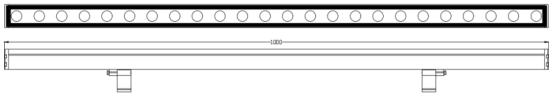

### WALLLIGHT (OW02)

Lavov Wall washer from the family WALLLIGHT (OW02), with a power of 48W and a 24° beam angle. Finished in Black colour. Dimensions 42x78x1000mm. With a total lumen output of 3800lm and a luminous efficiency of 79.17lm/W. CCT 3000K. Driver ON-OFF. Made in Extruded Aluminium body, Die Cast End Caps, Tempered Glass Cover. IP66. IK05

#### Dimensions

Product dimensions (mm) 42x78x1000mm

#### Scheme

Item code	86.OW02.2331.02
Product type	Outdoor
Category	Wall Washer
Family	WALLLIGHT
Subfamily	WALLLIGHT (OW02)
Pictograms	

Product	
Real power (W)	48
Real luminous flux (Lm)	3800
Luminous efficiency (Lm/W)	79.17
Beam angle (°)	24°
Life time (h)	50000h L70B10
IP	66
Electrical class insulation	Class I
Colour	Black
Control gear included	Yes
Control gear	ON-OFF
Light source	LED
Type of LED	OSRAM single color
Colour temperature (K)	3000K
Colour consistency (SDCM)	SDCM3
CRI	>80
IK	IK05