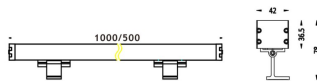

WALLLIGHT (OW02)

Wall Washer fixture from the family WALLLIGHT (OW02) with a power of 48W and a lighting distribution of 24° with a real lumen output of 3800lm and an efficiency of 79,17lm/W with a CCT of 3000K, made in Extruded Aluminium, Die Cast End Caps, Tempered Glass Cover and finished in Grey color. ON-OFF driver.

Item code	86.OW02.2331.03
Product type	Outdoor
Category	Wall Washer
Family	WALLLIGHT
Subfamily	WALLLIGHT (OW02)
Pictograms	

Scheme

Product	
Real power (W)	48
Real luminous flux (Lm)	3800
Luminous efficiency (Lm/W)	79.17
Beam angle (°)	24°
Life time (h)	50000h L70B10
IP	65
Electrical class insulation	Class I
Colour	Grey
Chip Brand	OSRAM
Control gear included	Yes
Control gear	ON-OFF
Light source	OSRAM single color
Colour temperature (K)	3000
Colour consistency (SDCM)	SDCM<3
CRI	>80
IK	IK08