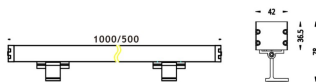

WALLLIGHT (OW02)

Wall Washer fixture from the family WALLLIGHT (OW02) with a power of 48W and a lighting distribution of 24° with a real lumen output of 3800lm and an efficiency of 79,17lm/W with a CCT of 3000K, made in Extruded Aluminium, Die Cast End Caps, Tempered Glass Cover and finished in Grey color. ON-OFF driver.

Item code	86.OW02.2331.03
Product type	Outdoor
Category	Wall Washer
Family	WALLLIGHT
Subfamily	WALLLIGHT (OW02)

Pictograms

Scheme

Product	
Real power (W)	48
Real luminous flux (Lm)	3800
Luminous efficiency (Lm/W)	79.17
Beam angle (°)	24°
Life time (h)	50000h L70B10
IP	65
Electrical class insulation	Class I
Colour	Grey
Chip Brand	OSRAM
Control gear included	Yes
Control gear	ON-OFF
Light source	OSRAM single color
Colour temperature (K)	3000
Colour consistency (SDCM)	SDCM<3
CRI	>80
IK	IK08