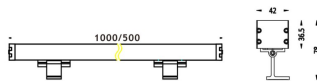

### WALLLIGHT (OW02)

Wall Washer fixture from the family WALLLIGHT (OW02) with a power of 48W and a lighting distribution of 24° with a real lumen output of 3800lm and an efficiency of 79,17lm/W with a CCT of 3000K, made in Extruded Aluminium, Die Cast End Caps, Tempered Glass Cover and finished in Grey color. ON-OFF driver.

#### Scheme

<b>Product</b>	
<b>Real power (W)</b>	<b>48</b>
<b>Real luminous flux (Lm)</b>	<b>3800</b>
<b>Luminous efficiency (Lm/W)</b>	<b>79.17</b>
<b>Beam angle (°)</b>	<b>24°</b>
<b>Life time (h)</b>	<b>50000h L70B10</b>
<b>IP</b>	<b>65</b>
<b>Electrical class insulation</b>	<b>Class I</b>
<b>Colour</b>	<b>Grey</b>
<b>Chip Brand</b>	<b>OSRAM</b>
<b>Control gear included</b>	<b>Yes</b>
<b>Control gear</b>	<b>ON-OFF</b>
<b>Light source</b>	<b>OSRAM single color</b>
<b>Colour temperature (K)</b>	<b>3000</b>
<b>Colour consistency (SDCM)</b>	<b>SDCM&lt;3</b>
<b>CRI</b>	<b>&gt;80</b>
<b>IK</b>	<b>IK08</b>