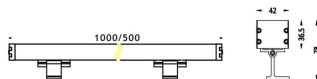

### WALLLIGHT (OW02)

Wall Washer fixture from the family WALLLIGHT (OW02) with a power of 48W and a lighting distribution of 24° with a real lumen output of 3800lm and an efficiency of 79,17lm/W with a CCT of 3000K, made in Extruded Aluminium, Die Cast End Caps, Tempered Glass Cover and finished in Grey color. ON-OFF driver.

#### Scheme

<b>Product</b>	
<b>Real power (W)</b>	<b>48</b>
<b>Real luminous flux (Lm)</b>	<b>3800</b>
<b>Luminous efficiency (Lm/W)</b>	<b>79.17</b>
<b>Beam angle (°)</b>	<b>24°</b>
<b>Life time (h)</b>	<b>50000h L70B10</b>
<b>IP</b>	<b>65</b>
<b>Electrical class insulation</b>	<b>Class I</b>
<b>Colour</b>	<b>Grey</b>
<b>Chip Brand</b>	<b>OSRAM</b>
<b>Control gear included</b>	<b>Yes</b>
<b>Control gear</b>	<b>ON-OFF</b>
<b>Light source</b>	<b>OSRAM single color</b>
<b>Colour temperature (K)</b>	<b>3000</b>
<b>Colour consistency (SDCM)</b>	<b>SDCM&lt;3</b>
<b>CRI</b>	<b>&gt;80</b>
<b>IK</b>	<b>IK08</b>