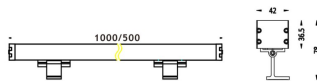

WALLLIGHT (OW02)

Wall Washer fixture from the family WALLLIGHT (OW02) with a power of 48W and a lighting distribution of 24° with a real lumen output of 3800lm and an efficiency of 79,17lm/W with a CCT of 3000K, made in Extruded Aluminium, Die Cast End Caps, Tempered Glass Cover and finished in Grey color. DALI driver.

Item code	86.OW02.2333.03
Product type	Outdoor
Category	Wall Washer
Family	WALLLIGHT
Subfamily	WALLLIGHT (OW02)

Pictograms

Scheme

Product	
Real power (W)	48
Real luminous flux (Lm)	3800
Luminous efficiency (Lm/W)	79.17
Beam angle (°)	24°
Life time (h)	50000h L70B10
IP	65
Electrical class insulation	Class I
Colour	Grey
Chip Brand	OSRAM
Control gear included	Yes
Control gear	NOT INCLUDED
Light source	OSRAM single color
Colour temperature (K)	3000
Colour consistency (SDCM)	SDCM<3
CRI	>80
IK	IK08