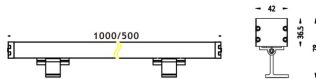

### WALLLIGHT (OW02)

Wall Washer fixture from the family WALLLIGHT (OW02) with a power of 48W and a lighting distribution of 24° with a real lumen output of 3800lm and an efficiency of 79,17lm/W with a CCT of 3000K, made in Extruded Aluminium, Die Cast End Caps, Tempered Glass Cover and finished in Grey color. DALI driver.

### Scheme

Product	
Real power (W)	48
Real luminous flux (Lm)	3800
Luminous efficiency (Lm/W)	79.17
Beam angle (°)	24°
Life time (h)	50000h L70B10
IP	65
Electrical class insulation	Class I
Colour	Grey
Chip Brand	OSRAM
Control gear included	Yes
Control gear	NOT INCLUDED
Light source	OSRAM single color
Colour temperature (K)	3000
Colour consistency (SDCM)	SDCM<3
CRI	>80
IK	IK08