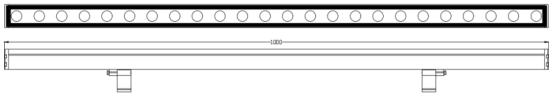

WALLLIGHT (OW02)

Lavov Wall washer from the family WALLLIGHT (OW02), with a power of 48W and a 36° beam angle. Finished in Black colour. Dimensions 42x78x1000mm. With a total lumen output of 3800lm and a luminous efficiency of 79.17lm/W. CCT 3000K. Driver ON-OFF. Made in Extruded Aluminium body, Die Cast End Caps, Tempered Glass Cover. IP66. IK05

Dimensions

Product dimensions (mm) 42x78x1000mm

Scheme

Item code	86.OW02.2341.02
Product type	Outdoor
Category	Wall Washer
Family	WALLLIGHT
Subfamily	WALLLIGHT (OW02)
Pictograms	

Product	
Real power (W)	48
Real luminous flux (Lm)	3800
Luminous efficiency (Lm/W)	79.17
Beam angle (°)	36°
Life time (h)	50000h L70B10
IP	66
Electrical class insulation	Class I
Colour	Black
Control gear included	Yes
Control gear	ON-OFF
Light source	LED
Type of LED	OSRAM single color
Colour temperature (K)	3000K
Colour consistency (SDCM)	SDCM3
CRI	>80
IK	IK05