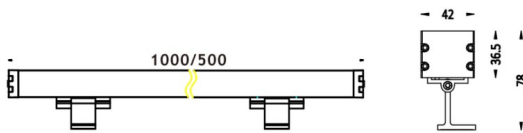

WALLLIGHT (OW02)

Wall Washer fixture from the family WALLLIGHT (OW02) with a power of 48W and a lighting distribution of 36° with a real lumen output of 3800lm and an efficiency of 79,17lm/W with a CCT of 3000K, made in Extruded Aluminium, Die Cast End Caps, Tempered Glass Cover and finished in Grey color. ON-OFF driver.

Scheme

Item code	86.OW02.2341.03
Product type	Outdoor
Category	Wall Washer
Family	WALLLIGHT
Subfamily	WALLLIGHT (OW02)
Pictograms	

Product	
Real power (W)	48
Real luminous flux (Lm)	3800
Luminous efficiency (Lm/W)	79.17
Beam angle (°)	36°
Life time (h)	50000h L70B10
IP	65
Electrical class insulation	Class I
Colour	Grey
Chip Brand	OSRAM
Control gear included	Yes
Control gear	ON-OFF
Light source	LED
Type of LED	OSRAM single color
Colour temperature (K)	3000
Colour consistency (SDCM)	SDCM3
CRI	>80
IK	IK08