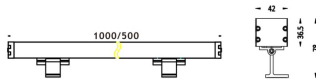

WALLLIGHT (OW02)

Wall Washer fixture from the family WALLLIGHT (OW02) with a power of 48W and a lighting distribution of 36° with a real lumen output of 3800lm and an efficiency of 79,17lm/W with a CCT of 3000K, made in Extruded Aluminium, Die Cast End Caps, Tempered Glass Cover and finished in Grey color. ON-OFF driver.

Item code	86.OW02.2341.03
Product type	Outdoor
Category	Wall Washer
Family	WALLLIGHT
Subfamily	WALLLIGHT (OW02)
Pictograms	

Scheme

Product	
Real power (W)	48
Real luminous flux (Lm)	3800
Luminous efficiency (Lm/W)	79.17
Beam angle (°)	36°
Life time (h)	50000h L70B10
IP	65
Electrical class insulation	Class I
Colour	Grey
Chip Brand	OSRAM
Control gear included	Yes
Control gear	ON-OFF
Light source	OSRAM single color
Colour temperature (K)	3000
Colour consistency (SDCM)	SDCM<3
CRI	>80
IK	IK08