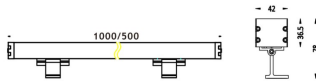

WALLLIGHT (OW02)

Wall Washer fixture from the family WALLLIGHT (OW02) with a power of 48W and a lighting distribution of 36° with a real lumen output of 3800lm and an efficiency of 79,17lm/W with a CCT of 3000K, made in Extruded Aluminium, Die Cast End Caps, Tempered Glass Cover and finished in Grey color. DALI driver.

Scheme

Product

| | |
|------------------------------------|---------------------------|
| Real power (W) | 48 |
| Real luminous flux (Lm) | 3800 |
| Luminous efficiency (Lm/W) | 79.17 |
| Beam angle (°) | 36° |
| Life time (h) | 50000h L70B10 |
| IP | 65 |
| Electrical class insulation | Class I |
| Colour | Grey |
| Chip Brand | OSRAM |
| Control gear included | Yes |
| Control gear | NOT INCLUDED |
| Light source | OSRAM single color |
| Colour temperature (K) | 3000 |
| Colour consistency (SDCM) | SDCM<3 |
| CRI | >80 |
| IK | IK08 |