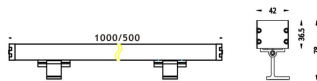

WALLLIGHT (OW02)

Wall Washer fixture from the family WALLLIGHT (OW02) with a power of 48W and a lighting distribution of 36° with a real lumen output of 3800lm and an efficiency of 79,17lm/W with a CCT of 3000K, made in Extruded Aluminium, Die Cast End Caps, Tempered Glass Cover and finished in Grey color. DALI driver.

Item code	86.OW02.2343.03
Product type	Outdoor
Category	Wall Washer
Family	WALLLIGHT
Subfamily	WALLLIGHT (OW02)

Pictograms

Scheme

Product	
Real power (W)	48
Real luminous flux (Lm)	3800
Luminous efficiency (Lm/W)	79.17
Beam angle (°)	36°
Life time (h)	50000h L70B10
IP	65
Electrical class insulation	Class I
Colour	Grey
Chip Brand	OSRAM
Control gear included	Yes
Control gear	NOT INCLUDED
Light source	OSRAM single color
Colour temperature (K)	3000
Colour consistency (SDCM)	SDCM<3
CRI	>80
IK	IK08