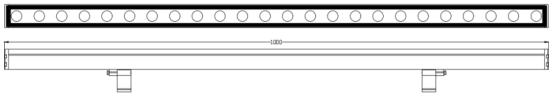

### WALLLIGHT (OW02)

Lavov Wall washer from the family WALLLIGHT (OW02), with a power of 48W and a 60° beam angle. Finished in Black colour. Dimensions 42x78x1000mm. With a total lumen output of 3800lm and a luminous efficiency of 79.17lm/W. CCT 3000K. Driver ON-OFF. Made in Extruded Aluminium body, Die Cast End Caps, Tempered Glass Cover. IP66. IK05

#### Dimensions

Product dimensions (mm) 42x78x1000mm

#### Scheme

Item code	86.OW02.2351.02
Product type	Outdoor
Category	Wall Washer
Family	WALLLIGHT
Subfamily	WALLLIGHT (OW02)
Pictograms	

Product	
Real power (W)	48
Real luminous flux (Lm)	3800
Luminous efficiency (Lm/W)	79.17
Beam angle (°)	60°
Life time (h)	50000h L70B10
IP	66
Electrical class insulation	Class I
Colour	Black
Control gear included	Yes
Control gear	ON-OFF
Light source	LED
Type of LED	OSRAM single color
Colour temperature (K)	3000K
Colour consistency (SDCM)	SDCM3
CRI	>80
IK	IK05