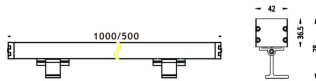

### WALLLIGHT (OW02)

Wall Washer fixture from the family WALLLIGHT (OW02) with a power of 48W and a lighting distribution of 60° with a real lumen output of 3800lm and an efficiency of 79,17lm/W with a CCT of 3000K, made in Extruded Aluminium, Die Cast End Caps, Tempered Glass Cover and finished in Grey color. ON-OFF driver.

#### Scheme

Product	
Real power (W)	48
Real luminous flux (Lm)	3800
Luminous efficiency (Lm/W)	79.17
Beam angle (°)	60°
Life time (h)	50000h L70B10
IP	65
Electrical class insulation	Class I
Colour	Grey
Chip Brand	OSRAM
Control gear included	Yes
Control gear	ON-OFF
Light source	OSRAM single color
Colour temperature (K)	3000
Colour consistency (SDCM)	SDCM<3
CRI	>80
IK	IK08