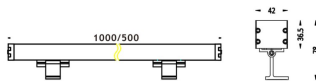

### WALLLIGHT (OW02)

Wall Washer fixture from the family WALLLIGHT (OW02) with a power of 48W and a lighting distribution of 60° with a real lumen output of 3800lm and an efficiency of 79,17lm/W with a CCT of 3000K, made in Extruded Aluminium, Die Cast End Caps, Tempered Glass Cover and finished in Grey color. ON-OFF driver.

#### Scheme

Product	
Real power (W)	48
Real luminous flux (Lm)	3800
Luminous efficiency (Lm/W)	79.17
Beam angle (°)	60°
Life time (h)	50000h L70B10
IP	65
Electrical class insulation	Class I
Colour	Grey
Chip Brand	OSRAM
Control gear included	Yes
Control gear	ON-OFF
Light source	OSRAM single color
Colour temperature (K)	3000
Colour consistency (SDCM)	SDCM<3
CRI	>80
IK	IK08