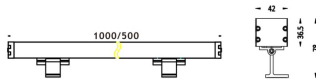

WALLLIGHT (OW02)

Wall Washer fixture from the family WALLLIGHT (OW02) with a power of 48W and a lighting distribution of 60° with a real lumen output of 3800lm and an efficiency of 79,17lm/W with a CCT of 3000K, made in Extruded Aluminium, Die Cast End Caps, Tempered Glass Cover and finished in Grey color. ON-OFF driver.

Item code	86.OW02.2351.03
Product type	Outdoor
Category	Wall Washer
Family	WALLLIGHT
Subfamily	WALLLIGHT (OW02)
Pictograms	

Scheme

Product	
Real power (W)	48
Real luminous flux (Lm)	3800
Luminous efficiency (Lm/W)	79.17
Beam angle (°)	60°
Life time (h)	50000h L70B10
IP	65
Electrical class insulation	Class I
Colour	Grey
Chip Brand	OSRAM
Control gear included	Yes
Control gear	ON-OFF
Light source	OSRAM single color
Colour temperature (K)	3000
Colour consistency (SDCM)	SDCM<3
CRI	>80
IK	IK08