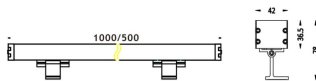

WALLLIGHT (OW02)

Wall Washer fixture from the family WALLLIGHT (OW02) with a power of 48W and a lighting distribution of 60° with a real lumen output of 3800lm and an efficiency of 79,17lm/W with a CCT of 3000K, made in Extruded Aluminium, Die Cast End Caps, Tempered Glass Cover and finished in Grey color. ON-OFF driver.

Item code	86.OW02.2351.03
Product type	Outdoor
Category	Wall Washer
Family	WALLLIGHT
Subfamily	WALLLIGHT (OW02)

Pictograms

Scheme

Product	
Real power (W)	48
Real luminous flux (Lm)	3800
Luminous efficiency (Lm/W)	79.17
Beam angle (°)	60°
Life time (h)	50000h L70B10
IP	65
Electrical class insulation	Class I
Colour	Grey
Chip Brand	OSRAM
Control gear included	Yes
Control gear	ON-OFF
Light source	OSRAM single color
Colour temperature (K)	3000
Colour consistency (SDCM)	SDCM<3
CRI	>80
IK	IK08