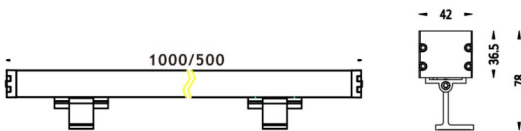

WALLLIGHT (OW02)

Wall Washer fixture from the family WALLLIGHT (OW02) with a power of 48W and a lighting distribution of 60° with a real lumen output of 3800lm and an efficiency of 79,17lm/W with a CCT of 3000K, made in Extruded Aluminium, Die Cast End Caps, Tempered Glass Cover and finished in Grey color. ON-OFF driver.

Scheme

Item code	86.OW02.2351.03
Product type	Outdoor
Category	Wall Washer
Family	WALLLIGHT
Subfamily	WALLLIGHT (OW02)
Pictograms	

Product	
Real power (W)	48
Real luminous flux (Lm)	3800
Luminous efficiency (Lm/W)	79.17
Beam angle (°)	60°
Life time (h)	50000h L70B10
IP	65
Electrical class insulation	Class I
Colour	Grey
Chip Brand	OSRAM
Control gear included	Yes
Control gear	ON-OFF
Light source	LED
Type of LED	OSRAM single color
Colour temperature (K)	3000
Colour consistency (SDCM)	SDCM3
CRI	>80
IK	IK08