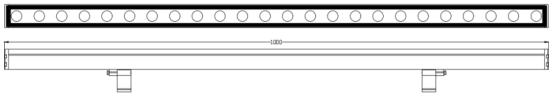

### WALLLIGHT (OW02)

Lavov Wall washer from the family WALLLIGHT (OW02), with a power of 48W and a 60° beam angle. Finished in Black colour. Dimensions 42x78x1000mm. With a total lumen output of 3800lm and a luminous efficiency of 79.17lm/W. CCT 3000K. Driver NOT INCLUDED. Made in Extruded Aluminium body, Die Cast End Caps, Tempered Glass Cover. IP66. IK05

#### Dimensions

Product dimensions (mm) 42x78x1000mm

#### Scheme

Item code	86.OW02.2353.02
Product type	Outdoor
Category	Wall Washer
Family	WALLLIGHT
Subfamily	WALLLIGHT (OW02)
Pictograms	

<b>Product</b>	
Real power (W)	48
Real luminous flux (Lm)	3800
Luminous efficiency (Lm/W)	79.17
Beam angle (°)	60°
Life time (h)	50000h L70B10
IP	66
Electrical class insulation	Class I
Colour	Black
Control gear included	Yes
Control gear	NOT INCLUDED
Light source	LED
Type of LED	OSRAM single color
Colour temperature (K)	3000K
Colour consistency (SDCM)	SDCM3
CRI	>80
IK	IK05