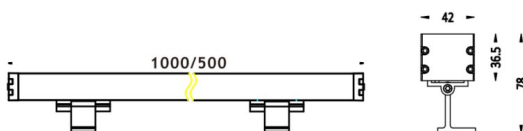

WALLLIGHT (OW02)

Wall Washer fixture from the family WALLLIGHT (OW02) with a power of 48W and a lighting distribution of 60° with a real lumen output of 3800lm and an efficiency of 79,17lm/W with a CCT of 3000K, made in Extruded Aluminium, Die Cast End Caps, Tempered Glass Cover and finished in Grey color. DALI driver.

Item code	86.OW02.2353.03
Product type	Outdoor
Category	Wall Washer
Family	WALLLIGHT
Subfamily	WALLLIGHT (OW02)

Pictograms

Scheme

Product	
Real power (W)	48
Real luminous flux (Lm)	3800
Luminous efficiency (Lm/W)	79.17
Beam angle (°)	60°
Life time (h)	50000h L70B10
IP	65
Electrical class insulation	Class I
Colour	Grey
Chip Brand	OSRAM
Control gear included	Yes
Control gear	NOT INCLUDED
Light source	OSRAM single color
Colour temperature (K)	3000
Colour consistency (SDCM)	SDCM<3
CRI	>80
IK	IK08