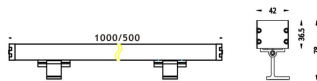

WALLLIGHT (OW02)

Wall Washer fixture from the family WALLLIGHT (OW02) with a power of 48W and a lighting distribution of 60° with a real lumen output of 3800lm and an efficiency of 79,17lm/W with a CCT of 3000K, made in Extruded Aluminium, Die Cast End Caps, Tempered Glass Cover and finished in Grey color. DALI driver.

Item code	86.OW02.2353.03
Product type	Outdoor
Category	Wall Washer
Family	WALLLIGHT
Subfamily	WALLLIGHT (OW02)

Pictograms

Scheme

Product	
Real power (W)	48
Real luminous flux (Lm)	3800
Luminous efficiency (Lm/W)	79.17
Beam angle (°)	60°
Life time (h)	50000h L70B10
IP	65
Electrical class insulation	Class I
Colour	Grey
Chip Brand	OSRAM
Control gear included	Yes
Control gear	NOT INCLUDED
Light source	OSRAM single color
Colour temperature (K)	3000
Colour consistency (SDCM)	SDCM<3
CRI	>80
IK	IK08