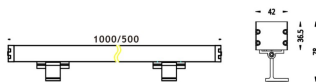

WALLLIGHT (OW02)

Wall Washer fixture from the family WALLLIGHT (OW02) with a power of 48W and a lighting distribution of 60° with a real lumen output of 3800lm and an efficiency of 79,17lm/W with a CCT of 3000K, made in Extruded Aluminium, Die Cast End Caps, Tempered Glass Cover and finished in Grey color. DALI driver.

Item code	86.OW02.2353.03
Product type	Outdoor
Category	Wall Washer
Family	WALLLIGHT
Subfamily	WALLLIGHT (OW02)

Pictograms

Scheme

Product	
Real power (W)	48
Real luminous flux (Lm)	3800
Luminous efficiency (Lm/W)	79.17
Beam angle (°)	60°
Life time (h)	50000h L70B10
IP	65
Electrical class insulation	Class I
Colour	Grey
Chip Brand	OSRAM
Control gear included	Yes
Control gear	NOT INCLUDED
Light source	OSRAM single color
Colour temperature (K)	3000
Colour consistency (SDCM)	SDCM<3
CRI	>80
IK	IK08