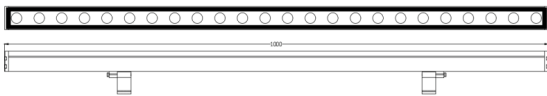

WALLLIGHT (OW02)

Lavov Wall washer from the family WALLLIGHT (OW02), with a power of 48W and a 15°X40° beam angle. Finished in Black colour. Dimensions 42x78x1000mm. With a total lumen output of 3800lm and a luminous efficiency of 79.17lm/W. CCT 3000K. Driver ON-OFF. Made in Extruded Aluminium body, Die Cast End Caps, Tempered Glass Cover. IP66. IK05

Dimensions

Product dimensions (mm) 42x78x1000mm

Scheme

Item code	86.OW02.2361.02
Product type	Outdoor
Category	Wall Washer
Family	WALLLIGHT
Subfamily	WALLLIGHT (OW02)
Pictograms	

Product	
Real power (W)	48
Real luminous flux (Lm)	3800
Luminous efficiency (Lm/W)	79.17
Beam angle (°)	15°X40°
Life time (h)	50000h L70B10
IP	66
Electrical class insulation	Class I
Colour	Black
Control gear included	Yes
Control gear	ON-OFF
Light source	LED
Type of LED	OSRAM single color
Colour temperature (K)	3000K
Colour consistency (SDCM)	SDCM3
CRI	>80
IK	IK05