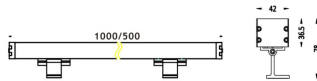

Subfamily	WALLLIGHT (OW02)
------------------	-------------------------

Pictograms	    
	    
	   

50
60 Hz220
240 V

850°

CRI
80SDCM
3Driver
INCLOn
Off50000h
L70B10IP
65IK
08

90°+90°

Scheme

Product