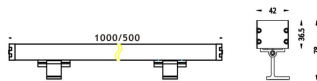

### WALLLIGHT (OW02)

Wall Washer fixture from the family WALLLIGHT (OW02) with a power of 48W and a lighting distribution of 15°X40° with a real lumen output of 3800lm and an efficiency of 79,17lm/W with a CCT of 3000K, made in Extruded Aluminium, Die Cast End Caps, Tempered Glass Cover and finished in Grey color. ON-OFF driver.

#### Scheme

<b>Product</b>	
<b>Real power (W)</b>	<b>48</b>
<b>Real luminous flux (Lm)</b>	<b>3800</b>
<b>Luminous efficiency (Lm/W)</b>	<b>79.17</b>
<b>Beam angle (°)</b>	<b>15°X40°</b>
<b>Life time (h)</b>	<b>50000h L70B10</b>
<b>IP</b>	<b>65</b>
<b>Electrical class insulation</b>	<b>Class I</b>
<b>Colour</b>	<b>Grey</b>
<b>Chip Brand</b>	<b>OSRAM</b>
<b>Control gear included</b>	<b>Yes</b>
<b>Control gear</b>	<b>ON-OFF</b>
<b>Light source</b>	<b>OSRAM single color</b>
<b>Colour temperature (K)</b>	<b>3000</b>
<b>Colour consistency (SDCM)</b>	<b>SDCM&lt;3</b>
<b>CRI</b>	<b>&gt;80</b>
<b>IK</b>	<b>IK08</b>