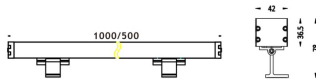

WALLLIGHT (OW02)

Wall Washer fixture from the family WALLLIGHT (OW02) with a power of 48W and a lighting distribution of 15°X40° with a real lumen output of 3800lm and an efficiency of 79,17lm/W with a CCT of 3000K, made in Extruded Aluminium, Die Cast End Caps, Tempered Glass Cover and finished in Grey color. ON-OFF driver.

Item code	86.OW02.2361.03
Product type	Outdoor
Category	Wall Washer
Family	WALLLIGHT
Subfamily	WALLLIGHT (OW02)
Pictograms	

Scheme

Product	
Real power (W)	48
Real luminous flux (Lm)	3800
Luminous efficiency (Lm/W)	79.17
Beam angle (°)	15°X40°
Life time (h)	50000h L70B10
IP	65
Electrical class insulation	Class I
Colour	Grey
Chip Brand	OSRAM
Control gear included	Yes
Control gear	ON-OFF
Light source	OSRAM single color
Colour temperature (K)	3000
Colour consistency (SDCM)	SDCM<3
CRI	>80
IK	IK08