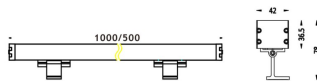

WALLLIGHT (OW02)

Wall Washer fixture from the family WALLLIGHT (OW02) with a power of 48W and a lighting distribution of 15°X40° with a real lumen output of 3800lm and an efficiency of 79,17lm/W with a CCT of 3000K, made in Extruded Aluminium, Die Cast End Caps, Tempered Glass Cover and finished in Grey color. ON-OFF driver.

Item code	86.OW02.2361.03
Product type	Outdoor
Category	Wall Washer
Family	WALLLIGHT
Subfamily	WALLLIGHT (OW02)

Pictograms

Scheme

Product	
Real power (W)	48
Real luminous flux (Lm)	3800
Luminous efficiency (Lm/W)	79.17
Beam angle (°)	15°X40°
Life time (h)	50000h L70B10
IP	65
Electrical class insulation	Class I
Colour	Grey
Chip Brand	OSRAM
Control gear included	Yes
Control gear	ON-OFF
Light source	OSRAM single color
Colour temperature (K)	3000
Colour consistency (SDCM)	SDCM<3
CRI	>80
IK	IK08