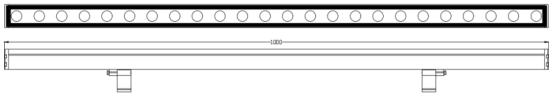

### WALLLIGHT (OW02)

Lavov Wall washer from the family WALLLIGHT (OW02), with a power of 48W and a 15°X40° beam angle. Finished in Black colour. Dimensions 42x78x1000mm. With a total lumen output of 3800lm and a luminous efficiency of 79.17lm/W. CCT 3000K. Driver NOT INCLUDED. Made in Extruded Aluminium body, Die Cast End Caps, Tempered Glass Cover. IP66. IK05

#### Dimensions

Product dimensions (mm) 42x78x1000mm

#### Scheme

Item code	86.OW02.2363.02
Product type	Outdoor
Category	Wall Washer
Family	WALLLIGHT
Subfamily	WALLLIGHT (OW02)
Pictograms	

Product	
Real power (W)	48
Real luminous flux (Lm)	3800
Luminous efficiency (Lm/W)	79.17
Beam angle (°)	15°X40°
Life time (h)	50000h L70B10
IP	66
Electrical class insulation	Class I
Colour	Black
Control gear included	Yes
Control gear	NOT INCLUDED
Light source	LED
Type of LED	OSRAM single color
Colour temperature (K)	3000K
Colour consistency (SDCM)	SDCM3
CRI	>80
IK	IK05