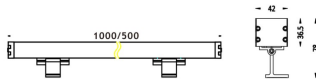

WALLLIGHT (OW02)

Wall Washer fixture from the family WALLLIGHT (OW02) with a power of 48W and a lighting distribution of 15°X40° with a real lumen output of 3800lm and an efficiency of 79,17lm/W with a CCT of 3000K, made in Extruded Aluminium, Die Cast End Caps, Tempered Glass Cover and finished in Grey color. DALI driver.

Item code	86.OW02.2363.03
Product type	Outdoor
Category	Wall Washer
Family	WALLLIGHT
Subfamily	WALLLIGHT (OW02)

Pictograms

Scheme

Product	
Real power (W)	48
Real luminous flux (Lm)	3800
Luminous efficiency (Lm/W)	79.17
Beam angle (°)	15°X40°
Life time (h)	50000h L70B10
IP	65
Electrical class insulation	Class I
Colour	Grey
Chip Brand	OSRAM
Control gear included	Yes
Control gear	NOT INCLUDED
Light source	OSRAM single color
Colour temperature (K)	3000
Colour consistency (SDCM)	SDCM<3
CRI	>80
IK	IK08