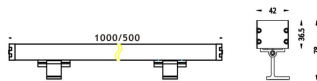

WALLLIGHT (OW02)

Wall Washer fixture from the family WALLLIGHT (OW02) with a power of 48W and a lighting distribution of 15°X40° with a real lumen output of 3800lm and an efficiency of 79,17lm/W with a CCT of 3000K, made in Extruded Aluminium, Die Cast End Caps, Tempered Glass Cover and finished in Grey color. DALI driver.

Item code	86.OW02.2363.03
Product type	Outdoor
Category	Wall Washer
Family	WALLLIGHT
Subfamily	WALLLIGHT (OW02)

Pictograms

Scheme

Product	
Real power (W)	48
Real luminous flux (Lm)	3800
Luminous efficiency (Lm/W)	79.17
Beam angle (°)	15°X40°
Life time (h)	50000h L70B10
IP	65
Electrical class insulation	Class I
Colour	Grey
Chip Brand	OSRAM
Control gear included	Yes
Control gear	NOT INCLUDED
Light source	OSRAM single color
Colour temperature (K)	3000
Colour consistency (SDCM)	SDCM<3
CRI	>80
IK	IK08