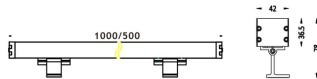

### WALLLIGHT (OW02)

Wall Washer fixture from the family WALLLIGHT (OW02) with a power of 72W and a lighting distribution of 10° with a real lumen output of 2500lm and an efficiency of 34,72lm/W with a CCT of RGB 3 in 1K, made in Extruded Aluminium, Die Cast End Caps, Tempered Glass Cover and finished in Grey color. Do not include driver.

### Scheme

Product	
Real power (W)	72
Real luminous flux (Lm)	2500
Luminous efficiency (Lm/W)	34.72
Beam angle (°)	10°
Life time (h)	50000h L70B10
IP	65
Electrical class insulation	Class I
Colour	Grey
Chip Brand	OSRAM
Control gear included	No
Control gear	NOT INCLUDED
Light source	OSRAM RGBW 4 in 1
Colour temperature (K)	RGB 4 in 1
Colour consistency (SDCM)	SDCM<3
CRI	>80
IK	IK08