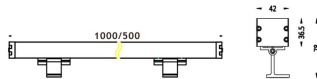

WALLLIGHT (OW02)

Wall Washer fixture from the family WALLLIGHT (OW02) with a power of 72W and a lighting distribution of 10° with a real lumen output of 2500lm and an efficiency of 34,72lm/W with a CCT of RGB 3 in 1K, made in Extruded Aluminium, Die Cast End Caps, Tempered Glass Cover and finished in Grey color. Do not include driver.

Item code	86.OW02.4011.03
Product type	Outdoor
Category	Wall Washer
Family	WALLLIGHT
Subfamily	WALLLIGHT (OW02)
Pictograms	

Scheme

Product	
Real power (W)	72
Real luminous flux (Lm)	2500
Luminous efficiency (Lm/W)	34.72
Beam angle (°)	10°
Life time (h)	50000h L70B10
IP	65
Electrical class insulation	Class I
Colour	Grey
Chip Brand	OSRAM
Control gear included	No
Control gear	NOT INCLUDED
Light source	OSRAM RGBW 4 in 1
Colour temperature (K)	RGB 4 in 1
Colour consistency (SDCM)	SDCM<3
CRI	>80
IK	IK08