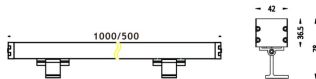

WALLLIGHT (OW02)

Wall Washer fixture from the family WALLLIGHT (OW02) with a power of 72W and a lighting distribution of 10° with a real lumen output of 2500lm and an efficiency of 34,72lm/W with a CCT of RGB 3 in 1K, made in Extruded Aluminium, Die Cast End Caps, Tempered Glass Cover and finished in Grey color. Do not include driver.

Item code	86.OW02.4011.03
Product type	Outdoor
Category	Wall Washer
Family	WALLLIGHT
Subfamily	WALLLIGHT (OW02)
Pictograms	

Scheme

Product	
Real power (W)	72
Real luminous flux (Lm)	2500
Luminous efficiency (Lm/W)	34.72
Beam angle (°)	10°
Life time (h)	50000h L70B10
IP	65
Electrical class insulation	Class I
Colour	Grey
Chip Brand	OSRAM
Control gear included	No
Control gear	NOT INCLUDED
Light source	OSRAM RGBW 4 in 1
Colour temperature (K)	RGB 4 in 1
Colour consistency (SDCM)	SDCM<3
CRI	>80
IK	IK08