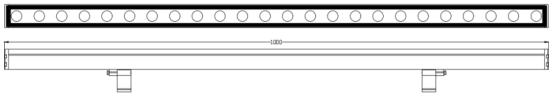

### WALLLIGHT (OW02)

Lavov Wall washer from the family WALLLIGHT (OW02), with a power of 72W and a 10° beam angle. Finished in Black colour. Dimensions 42x78x1000mm. With a total lumen output of 2500lm and a luminous efficiency of 34.72lm/W. CCT RGB 4 in 1. Driver NOT INCLUDED. Made in Extruded Aluminium body, Die Cast End Caps, Tempered Glass Cover. IP66. IK05

#### Dimensions

Product dimensions (mm) 42x78x1000mm

#### Scheme

Item code	86.OW02.4013.02
Product type	Outdoor
Category	Wall Washer
Family	WALLLIGHT
Subfamily	WALLLIGHT (OW02)
Pictograms	

Product	
Real power (W)	72
Real luminous flux (Lm)	2500
Luminous efficiency (Lm/W)	34.72
Beam angle (°)	10°
Life time (h)	50000h L70B10
IP	66
Electrical class insulation	Class I
Colour	Black
Control gear included	No
Control gear	NOT INCLUDED
Type of LED	OSRAM RGBW 4 in 1
Colour temperature (K)	RGB 4 in 1
Colour consistency (SDCM)	SDCM3
CRI	>80
IK	IK05