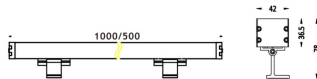

WALLLIGHT (OW02)

Wall Washer fixture from the family WALLLIGHT (OW02) with a power of 72W and a lighting distribution of 10° with a real lumen output of 2500lm and an efficiency of 34,72lm/W with a CCT of RGB 3 in 1K, made in Extruded Aluminium, Die Cast End Caps, Tempered Glass Cover and finished in Grey color. Do not include driver.

Item code	86.OW02.4013.03
Product type	Outdoor
Category	Wall Washer
Family	WALLLIGHT
Subfamily	WALLLIGHT (OW02)
Pictograms	

Scheme

Product	
Real power (W)	72
Real luminous flux (Lm)	2500
Luminous efficiency (Lm/W)	34.72
Beam angle (°)	10°
Life time (h)	50000h L70B10
IP	65
Electrical class insulation	Class I
Colour	Grey
Chip Brand	OSRAM
Control gear included	No
Control gear	NOT INCLUDED
Light source	OSRAM RGBW 4 in 1
Colour temperature (K)	RGB 4 in 1
Colour consistency (SDCM)	SDCM<3
CRI	>80
IK	IK08