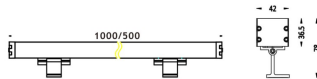

WALLLIGHT (OW02)

Wall Washer fixture from the family WALLLIGHT (OW02) with a power of 72W and a lighting distribution of 10° with a real lumen output of 2500lm and an efficiency of 34,72lm/W with a CCT of RGB 3 in 1K, made in Extruded Aluminium, Die Cast End Caps, Tempered Glass Cover and finished in Grey color. Do not include driver.

Item code	86.OW02.4013.03
Product type	Outdoor
Category	Wall Washer
Family	WALLLIGHT
Subfamily	WALLLIGHT (OW02)
Pictograms	

Scheme

Product	
Real power (W)	72
Real luminous flux (Lm)	2500
Luminous efficiency (Lm/W)	34.72
Beam angle (°)	10°
Life time (h)	50000h L70B10
IP	65
Electrical class insulation	Class I
Colour	Grey
Chip Brand	OSRAM
Control gear included	No
Control gear	NOT INCLUDED
Light source	OSRAM RGBW 4 in 1
Colour temperature (K)	RGB 4 in 1
Colour consistency (SDCM)	SDCM<3
CRI	>80
IK	IK08