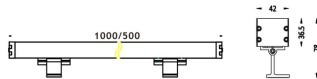

WALLLIGHT (OW02)

Wall Washer fixture from the family WALLLIGHT (OW02) with a power of 72W and a lighting distribution of 24° with a real lumen output of 2500lm and an efficiency of 34,72lm/W with a CCT of RGB 3 in 1K, made in Extruded Aluminium, Die Cast End Caps, Tempered Glass Cover and finished in Grey color. Do not include driver.

Item code	86.OW02.4021.03
Product type	Outdoor
Category	Wall Washer
Family	WALLLIGHT
Subfamily	WALLLIGHT (OW02)
Pictograms	

Scheme

Product	
Real power (W)	72
Real luminous flux (Lm)	2500
Luminous efficiency (Lm/W)	34.72
Beam angle (°)	24°
Life time (h)	50000h L70B10
IP	65
Electrical class insulation	Class I
Colour	Grey
Chip Brand	OSRAM
Control gear included	No
Control gear	NOT INCLUDED
Light source	OSRAM RGBW 4 in 1
Colour temperature (K)	RGB 4 in 1
Colour consistency (SDCM)	SDCM<3
CRI	>80
IK	IK08