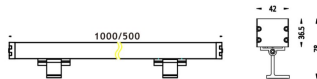

### WALLLIGHT (OW02)

Wall Washer fixture from the family WALLLIGHT (OW02) with a power of 72W and a lighting distribution of 24° with a real lumen output of 2500lm and an efficiency of 34,72lm/W with a CCT of RGB 3 in 1K, made in Extruded Aluminium, Die Cast End Caps, Tempered Glass Cover and finished in Grey color. Do not include driver.

### Scheme

Product	
Real power (W)	72
Real luminous flux (Lm)	2500
Luminous efficiency (Lm/W)	34.72
Beam angle (°)	24°
Life time (h)	50000h L70B10
IP	65
Electrical class insulation	Class I
Colour	Grey
Chip Brand	OSRAM
Control gear included	No
Control gear	NOT INCLUDED
Light source	OSRAM RGBW 4 in 1
Colour temperature (K)	RGB 4 in 1
Colour consistency (SDCM)	SDCM<3
CRI	>80
IK	IK08