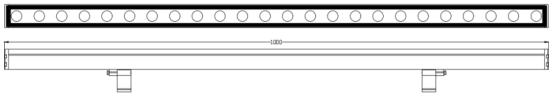

### WALLLIGHT (OW02)

Lavov Wall washer from the family WALLLIGHT (OW02), with a power of 72W and a 24° beam angle. Finished in Black colour. Dimensions 42x78x1000mm. With a total lumen output of 2500lm and a luminous efficiency of 34.72lm/W. CCT RGB 4 in 1. Driver NOT INCLUDED. Made in Extruded Aluminium body, Die Cast End Caps, Tempered Glass Cover. IP66. IK05

#### Dimensions

Product dimensions (mm) 42x78x1000mm

#### Scheme

Item code	86.OW02.4023.02
Product type	Outdoor
Category	Wall Washer
Family	WALLLIGHT
Subfamily	WALLLIGHT (OW02)
Pictograms	

Product	
Real power (W)	72
Real luminous flux (Lm)	2500
Luminous efficiency (Lm/W)	34.72
Beam angle (°)	24°
Life time (h)	50000h L70B10
IP	66
Electrical class insulation	Class I
Colour	Black
Control gear included	No
Control gear	NOT INCLUDED
Type of LED	OSRAM RGBW 4 in 1
Colour temperature (K)	RGB 4 in 1
Colour consistency (SDCM)	SDCM3
CRI	>80
IK	IK05