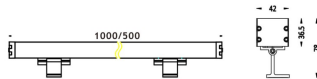

### WALLLIGHT (OW02)

Wall Washer fixture from the family WALLLIGHT (OW02) with a power of 72W and a lighting distribution of 24° with a real lumen output of 2500lm and an efficiency of 34,72lm/W with a CCT of RGB 3 in 1K, made in Extruded Aluminium, Die Cast End Caps, Tempered Glass Cover and finished in Grey color. Do not include driver.

### Scheme

Product	
Real power (W)	72
Real luminous flux (Lm)	2500
Luminous efficiency (Lm/W)	34.72
Beam angle (°)	24°
Life time (h)	50000h L70B10
IP	65
Electrical class insulation	Class I
Colour	Grey
Chip Brand	OSRAM
Control gear included	No
Control gear	NOT INCLUDED
Light source	OSRAM RGBW 4 in 1
Colour temperature (K)	RGB 4 in 1
Colour consistency (SDCM)	SDCM<3
CRI	>80
IK	IK08