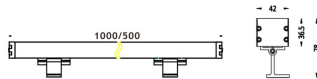

WALLLIGHT (OW02)

Wall Washer fixture from the family WALLLIGHT (OW02) with a power of 72W and a lighting distribution of 24° with a real lumen output of 2500lm and an efficiency of 34,72lm/W with a CCT of RGB 3 in 1K, made in Extruded Aluminium, Die Cast End Caps, Tempered Glass Cover and finished in Grey color. Do not include driver.

Item code	86.OW02.4023.03
Product type	Outdoor
Category	Wall Washer
Family	WALLLIGHT
Subfamily	WALLLIGHT (OW02)
Pictograms	

Scheme

Product	
Real power (W)	72
Real luminous flux (Lm)	2500
Luminous efficiency (Lm/W)	34.72
Beam angle (°)	24°
Life time (h)	50000h L70B10
IP	65
Electrical class insulation	Class I
Colour	Grey
Chip Brand	OSRAM
Control gear included	No
Control gear	NOT INCLUDED
Light source	OSRAM RGBW 4 in 1
Colour temperature (K)	RGB 4 in 1
Colour consistency (SDCM)	SDCM<3
CRI	>80
IK	IK08