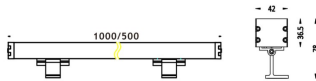

WALLLIGHT (OW02)

Wall Washer fixture from the family WALLLIGHT (OW02) with a power of 72W and a lighting distribution of 24° with a real lumen output of 2500lm and an efficiency of 34,72lm/W with a CCT of RGB 3 in 1K, made in Extruded Aluminium, Die Cast End Caps, Tempered Glass Cover and finished in Grey color. Do not include driver.

Item code	86.OW02.4023.03
Product type	Outdoor
Category	Wall Washer
Family	WALLLIGHT
Subfamily	WALLLIGHT (OW02)
Pictograms	

Scheme

Product	
Real power (W)	72
Real luminous flux (Lm)	2500
Luminous efficiency (Lm/W)	34.72
Beam angle (°)	24°
Life time (h)	50000h L70B10
IP	65
Electrical class insulation	Class I
Colour	Grey
Chip Brand	OSRAM
Control gear included	No
Control gear	NOT INCLUDED
Light source	OSRAM RGBW 4 in 1
Colour temperature (K)	RGB 4 in 1
Colour consistency (SDCM)	SDCM<3
CRI	>80
IK	IK08