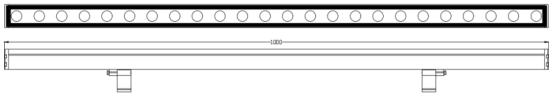

WALLLIGHT (OW02)

Lavov Wall washer from the family WALLLIGHT (OW02), with a power of 72W and a 36° beam angle. Finished in Black colour. Dimensions 42x78x1000mm. With a total lumen output of 2500lm and a luminous efficiency of 34.72lm/W. CCT RGB 4 in 1. Driver NOT INCLUDED. Made in Extruded Aluminium body, Die Cast End Caps, Tempered Glass Cover. IP66. IK05

Dimensions

Product dimensions (mm) 42x78x1000mm

Scheme

Item code	86.OW02.4031.02
Product type	Outdoor
Category	Wall Washer
Family	WALLLIGHT
Subfamily	WALLLIGHT (OW02)
Pictograms	

Product	
Real power (W)	72
Real luminous flux (Lm)	2500
Luminous efficiency (Lm/W)	34.72
Beam angle (°)	36°
Life time (h)	50000h L70B10
IP	66
Electrical class insulation	Class I
Colour	Black
Control gear included	No
Control gear	NOT INCLUDED
Type of LED	OSRAM RGBW 4 in 1
Colour temperature (K)	RGB 4 in 1
Colour consistency (SDCM)	SDCM3
CRI	>80
IK	IK05