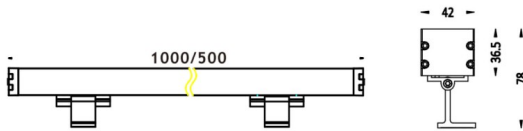

### WALLLIGHT (OW02)

Wall Washer fixture from the family WALLLIGHT (OW02) with a power of 72W and a lighting distribution of 36° with a real lumen output of 2500lm and an efficiency of 34,72lm/W with a CCT of RGB 3 in 1K, made in Extruded Aluminium, Die Cast End Caps, Tempered Glass Cover and finished in Grey color. Do not include driver.

#### Scheme

Item code	86.OW02.4031.03
Product type	Outdoor
Category	Wall Washer
Family	WALLLIGHT
Subfamily	WALLLIGHT (OW02)
Pictograms	

Product	
Real power (W)	72
Real luminous flux (Lm)	2500
Luminous efficiency (Lm/W)	34.72
Beam angle (°)	36°
Life time (h)	50000h L70B10
IP	65
Electrical class insulation	Class I
Colour	Grey
Chip Brand	OSRAM
Control gear included	No
Control gear	NOT INCLUDED
Type of LED	OSRAM RGBW 4 in 1
Colour temperature (K)	RGB 4 in 1
Colour consistency (SDCM)	SDCM3
CRI	>80
IK	IK08