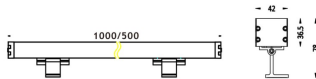

WALLLIGHT (OW02)

Wall Washer fixture from the family WALLLIGHT (OW02) with a power of 72W and a lighting distribution of 36° with a real lumen output of 2500lm and an efficiency of 34,72lm/W with a CCT of RGB 3 in 1K, made in Extruded Aluminium, Die Cast End Caps, Tempered Glass Cover and finished in Grey color. Do not include driver.

Item code	86.OW02.4031.03
Product type	Outdoor
Category	Wall Washer
Family	WALLLIGHT
Subfamily	WALLLIGHT (OW02)
Pictograms	

Scheme

Product	
Real power (W)	72
Real luminous flux (Lm)	2500
Luminous efficiency (Lm/W)	34.72
Beam angle (°)	36°
Life time (h)	50000h L70B10
IP	65
Electrical class insulation	Class I
Colour	Grey
Chip Brand	OSRAM
Control gear included	No
Control gear	NOT INCLUDED
Light source	OSRAM RGBW 4 in 1
Colour temperature (K)	RGB 4 in 1
Colour consistency (SDCM)	SDCM<3
CRI	>80
IK	IK08