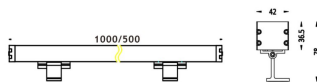

### WALLLIGHT (OW02)

Wall Washer fixture from the family WALLLIGHT (OW02) with a power of 72W and a lighting distribution of 36° with a real lumen output of 2500lm and an efficiency of 34,72lm/W with a CCT of RGB 3 in 1K, made in Extruded Aluminium, Die Cast End Caps, Tempered Glass Cover and finished in Grey color. Do not include driver.

### Scheme

Product	
Real power (W)	72
Real luminous flux (Lm)	2500
Luminous efficiency (Lm/W)	34.72
Beam angle (°)	36°
Life time (h)	50000h L70B10
IP	65
Electrical class insulation	Class I
Colour	Grey
Chip Brand	OSRAM
Control gear included	No
Control gear	NOT INCLUDED
Light source	OSRAM RGBW 4 in 1
Colour temperature (K)	RGB 4 in 1
Colour consistency (SDCM)	SDCM<3
CRI	>80
IK	IK08