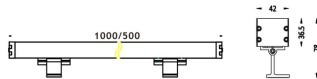

WALLLIGHT (OW02)

Wall Washer fixture from the family WALLLIGHT (OW02) with a power of 72W and a lighting distribution of 36° with a real lumen output of 2500lm and an efficiency of 34,72lm/W with a CCT of RGB 3 in 1K, made in Extruded Aluminium, Die Cast End Caps, Tempered Glass Cover and finished in Grey color. Do not include driver.

Item code	86.OW02.4031.03
Product type	Outdoor
Category	Wall Washer
Family	WALLLIGHT
Subfamily	WALLLIGHT (OW02)
Pictograms	

Scheme

Product	
Real power (W)	72
Real luminous flux (Lm)	2500
Luminous efficiency (Lm/W)	34.72
Beam angle (°)	36°
Life time (h)	50000h L70B10
IP	65
Electrical class insulation	Class I
Colour	Grey
Chip Brand	OSRAM
Control gear included	No
Control gear	NOT INCLUDED
Light source	OSRAM RGBW 4 in 1
Colour temperature (K)	RGB 4 in 1
Colour consistency (SDCM)	SDCM<3
CRI	>80
IK	IK08