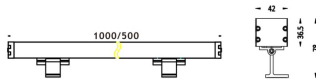

### WALLLIGHT (OW02)

Wall Washer fixture from the family WALLLIGHT (OW02) with a power of 72W and a lighting distribution of 36° with a real lumen output of 2500lm and an efficiency of 34,72lm/W with a CCT of RGB 3 in 1K, made in Extruded Aluminium, Die Cast End Caps, Tempered Glass Cover and finished in Grey color. Do not include driver.

### Scheme

Product	
Real power (W)	72
Real luminous flux (Lm)	2500
Luminous efficiency (Lm/W)	34.72
Beam angle (°)	36°
Life time (h)	50000h L70B10
IP	65
Electrical class insulation	Class I
Colour	Grey
Chip Brand	OSRAM
Control gear included	No
Control gear	NOT INCLUDED
Light source	OSRAM RGBW 4 in 1
Colour temperature (K)	RGB 4 in 1
Colour consistency (SDCM)	SDCM<3
CRI	>80
IK	IK08