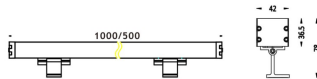

### WALLLIGHT (OW02)

Wall Washer fixture from the family WALLLIGHT (OW02) with a power of 72W and a lighting distribution of 36° with a real lumen output of 2500lm and an efficiency of 34,72lm/W with a CCT of RGB 3 in 1K, made in Extruded Aluminium, Die Cast End Caps, Tempered Glass Cover and finished in Grey color. Do not include driver.

### Scheme

Product	
Real power (W)	72
Real luminous flux (Lm)	2500
Luminous efficiency (Lm/W)	34.72
Beam angle (°)	36°
Life time (h)	50000h L70B10
IP	65
Electrical class insulation	Class I
Colour	Grey
Chip Brand	OSRAM
Control gear included	No
Control gear	NOT INCLUDED
Light source	OSRAM RGBW 4 in 1
Colour temperature (K)	RGB 4 in 1
Colour consistency (SDCM)	SDCM<3
CRI	>80
IK	IK08