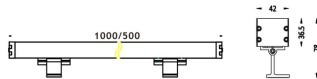

WALLLIGHT (OW02)

Wall Washer fixture from the family WALLLIGHT (OW02) with a power of 72W and a lighting distribution of 36° with a real lumen output of 2500lm and an efficiency of 34,72lm/W with a CCT of RGB 3 in 1K, made in Extruded Aluminium, Die Cast End Caps, Tempered Glass Cover and finished in Grey color. Do not include driver.

Item code	86.OW02.4033.03
Product type	Outdoor
Category	Wall Washer
Family	WALLLIGHT
Subfamily	WALLLIGHT (OW02)
Pictograms	

Scheme

Product	
Real power (W)	72
Real luminous flux (Lm)	2500
Luminous efficiency (Lm/W)	34.72
Beam angle (°)	36°
Life time (h)	50000h L70B10
IP	65
Electrical class insulation	Class I
Colour	Grey
Chip Brand	OSRAM
Control gear included	No
Control gear	NOT INCLUDED
Light source	OSRAM RGBW 4 in 1
Colour temperature (K)	RGB 4 in 1
Colour consistency (SDCM)	SDCM<3
CRI	>80
IK	IK08