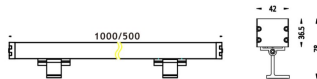

### WALLLIGHT (OW02)

Wall Washer fixture from the family WALLLIGHT (OW02) with a power of 72W and a lighting distribution of 60° with a real lumen output of 2500lm and an efficiency of 34,72lm/W with a CCT of RGB 3 in 1K, made in Extruded Aluminium, Die Cast End Caps, Tempered Glass Cover and finished in Grey color. Do not include driver.

### Scheme

Product	
Real power (W)	72
Real luminous flux (Lm)	2500
Luminous efficiency (Lm/W)	34.72
Beam angle (°)	60°
Life time (h)	50000h L70B10
IP	65
Electrical class insulation	Class I
Colour	Grey
Chip Brand	OSRAM
Control gear included	No
Control gear	NOT INCLUDED
Light source	OSRAM RGBW 4 in 1
Colour temperature (K)	RGB 4 in 1
Colour consistency (SDCM)	SDCM<3
CRI	>80
IK	IK08