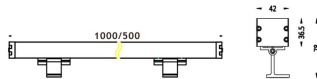

WALLLIGHT (OW02)

Wall Washer fixture from the family WALLLIGHT (OW02) with a power of 72W and a lighting distribution of 60° with a real lumen output of 2500lm and an efficiency of 34,72lm/W with a CCT of RGB 3 in 1K, made in Extruded Aluminium, Die Cast End Caps, Tempered Glass Cover and finished in Grey color. Do not include driver.

| | |
|--------------|--|
| Item code | 86.OW02.4041.03 |
| Product type | Outdoor |
| Category | Wall Washer |
| Family | WALLLIGHT |
| Subfamily | WALLLIGHT (OW02) |
| Pictograms |  |

Scheme

| | |
|-----------------------------|-------------------|
| Product | |
| Real power (W) | 72 |
| Real luminous flux (Lm) | 2500 |
| Luminous efficiency (Lm/W) | 34.72 |
| Beam angle (°) | 60° |
| Life time (h) | 50000h L70B10 |
| IP | 65 |
| Electrical class insulation | Class I |
| Colour | Grey |
| Chip Brand | OSRAM |
| Control gear included | No |
| Control gear | NOT INCLUDED |
| Light source | OSRAM RGBW 4 in 1 |
| Colour temperature (K) | RGB 4 in 1 |
| Colour consistency (SDCM) | SDCM<3 |
| CRI | >80 |
| IK | IK08 |