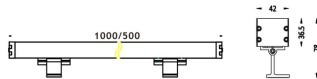

WALLLIGHT (OW02)

Wall Washer fixture from the family WALLLIGHT (OW02) with a power of 72W and a lighting distribution of 60° with a real lumen output of 2500lm and an efficiency of 34,72lm/W with a CCT of RGB 3 in 1K, made in Extruded Aluminium, Die Cast End Caps, Tempered Glass Cover and finished in Grey color. Do not include driver.

Item code	86.OW02.4041.03
Product type	Outdoor
Category	Wall Washer
Family	WALLLIGHT
Subfamily	WALLLIGHT (OW02)
Pictograms	

Scheme

Product	
Real power (W)	72
Real luminous flux (Lm)	2500
Luminous efficiency (Lm/W)	34.72
Beam angle (°)	60°
Life time (h)	50000h L70B10
IP	65
Electrical class insulation	Class I
Colour	Grey
Chip Brand	OSRAM
Control gear included	No
Control gear	NOT INCLUDED
Light source	OSRAM RGBW 4 in 1
Colour temperature (K)	RGB 4 in 1
Colour consistency (SDCM)	SDCM<3
CRI	>80
IK	IK08