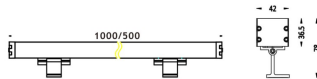

WALLLIGHT (OW02)

Wall Washer fixture from the family WALLLIGHT (OW02) with a power of 72W and a lighting distribution of 60° with a real lumen output of 2500lm and an efficiency of 34,72lm/W with a CCT of RGB 3 in 1K, made in Extruded Aluminium, Die Cast End Caps, Tempered Glass Cover and finished in Grey color. Do not include driver.

Item code	86.OW02.4043.03
Product type	Outdoor
Category	Wall Washer
Family	WALLLIGHT
Subfamily	WALLLIGHT (OW02)
Pictograms	

Scheme

Product	
Real power (W)	72
Real luminous flux (Lm)	2500
Luminous efficiency (Lm/W)	34.72
Beam angle (°)	60°
Life time (h)	50000h L70B10
IP	65
Electrical class insulation	Class I
Colour	Grey
Chip Brand	OSRAM
Control gear included	No
Control gear	NOT INCLUDED
Light source	OSRAM RGBW 4 in 1
Colour temperature (K)	RGB 4 in 1
Colour consistency (SDCM)	SDCM<3
CRI	>80
IK	IK08