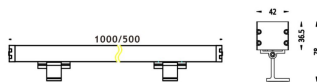

WALLLIGHT (OW02)

Wall Washer fixture from the family WALLLIGHT (OW02) with a power of 72W and a lighting distribution of 60° with a real lumen output of 2500lm and an efficiency of 34,72lm/W with a CCT of RGB 3 in 1K, made in Extruded Aluminium, Die Cast End Caps, Tempered Glass Cover and finished in Grey color. Do not include driver.

Item code	86.OW02.4043.03
Product type	Outdoor
Category	Wall Washer
Family	WALLLIGHT
Subfamily	WALLLIGHT (OW02)
Pictograms	

Scheme

Product	
Real power (W)	72
Real luminous flux (Lm)	2500
Luminous efficiency (Lm/W)	34.72
Beam angle (°)	60°
Life time (h)	50000h L70B10
IP	65
Electrical class insulation	Class I
Colour	Grey
Chip Brand	OSRAM
Control gear included	No
Control gear	NOT INCLUDED
Light source	OSRAM RGBW 4 in 1
Colour temperature (K)	RGB 4 in 1
Colour consistency (SDCM)	SDCM<3
CRI	>80
IK	IK08