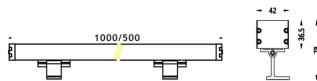

WALLLIGHT (OW02)

Wall Washer fixture from the family WALLLIGHT (OW02) with a power of 72W and a lighting distribution of 60° with a real lumen output of 2500lm and an efficiency of 34,72lm/W with a CCT of RGB 3 in 1K, made in Extruded Aluminium, Die Cast End Caps, Tempered Glass Cover and finished in Grey color. Do not include driver.

Item code	86.OW02.4043.03
Product type	Outdoor
Category	Wall Washer
Family	WALLLIGHT
Subfamily	WALLLIGHT (OW02)
Pictograms	

Scheme

Product	
Real power (W)	72
Real luminous flux (Lm)	2500
Luminous efficiency (Lm/W)	34.72
Beam angle (°)	60°
Life time (h)	50000h L70B10
IP	65
Electrical class insulation	Class I
Colour	Grey
Chip Brand	OSRAM
Control gear included	No
Control gear	NOT INCLUDED
Light source	OSRAM RGBW 4 in 1
Colour temperature (K)	RGB 4 in 1
Colour consistency (SDCM)	SDCM<3
CRI	>80
IK	IK08