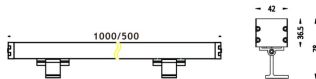

WALLLIGHT (OW02)

Wall Washer fixture from the family WALLLIGHT (OW02) with a power of 72W and a lighting distribution of 15°X40° with a real lumen output of 2500lm and an efficiency of 34,72lm/W with a CCT of RGB 3 in 1K, made in Extruded Aluminium, Die Cast End Caps, Tempered Glass Cover and finished in Grey color. Do not include driver.

Item code	86.OW02.4051.03
Product type	Outdoor
Category	Wall Washer
Family	WALLLIGHT
Subfamily	WALLLIGHT (OW02)
Pictograms	

Scheme

Product	
Real power (W)	72
Real luminous flux (Lm)	2500
Luminous efficiency (Lm/W)	34.72
Beam angle (°)	15°X40°
Life time (h)	50000h L70B10
IP	65
Electrical class insulation	Class I
Colour	Grey
Chip Brand	OSRAM
Control gear included	No
Control gear	NOT INCLUDED
Light source	OSRAM RGBW 4 in 1
Colour temperature (K)	RGB 4 in 1
Colour consistency (SDCM)	SDCM<3
CRI	>80
IK	IK08