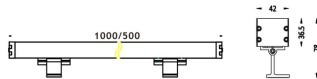

WALLLIGHT (OW02)

Wall Washer fixture from the family WALLLIGHT (OW02) with a power of 72W and a lighting distribution of 15°X40° with a real lumen output of 2500lm and an efficiency of 34,72lm/W with a CCT of RGB 3 in 1K, made in Extruded Aluminium, Die Cast End Caps, Tempered Glass Cover and finished in Grey color. Do not include driver.

Item code	86.OW02.4051.03
Product type	Outdoor
Category	Wall Washer
Family	WALLLIGHT
Subfamily	WALLLIGHT (OW02)
Pictograms	

Scheme

Product	
Real power (W)	72
Real luminous flux (Lm)	2500
Luminous efficiency (Lm/W)	34.72
Beam angle (°)	15°X40°
Life time (h)	50000h L70B10
IP	65
Electrical class insulation	Class I
Colour	Grey
Chip Brand	OSRAM
Control gear included	No
Control gear	NOT INCLUDED
Light source	OSRAM RGBW 4 in 1
Colour temperature (K)	RGB 4 in 1
Colour consistency (SDCM)	SDCM<3
CRI	>80
IK	IK08