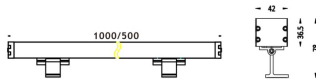

### WALLLIGHT (OW02)

Wall Washer fixture from the family WALLLIGHT (OW02) with a power of 72W and a lighting distribution of 15°X40° with a real lumen output of 2500lm and an efficiency of 34,72lm/W with a CCT of RGB 3 in 1K, made in Extruded Aluminium, Die Cast End Caps, Tempered Glass Cover and finished in Grey color. Do not include driver.

### Scheme

Product	
Real power (W)	72
Real luminous flux (Lm)	2500
Luminous efficiency (Lm/W)	34.72
Beam angle (°)	15°X40°
Life time (h)	50000h L70B10
IP	65
Electrical class insulation	Class I
Colour	Grey
Chip Brand	OSRAM
Control gear included	No
Control gear	NOT INCLUDED
Light source	OSRAM RGBW 4 in 1
Colour temperature (K)	RGB 4 in 1
Colour consistency (SDCM)	SDCM<3
CRI	>80
IK	IK08