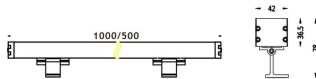

WALLLIGHT (OW02)

Wall Washer fixture from the family WALLLIGHT (OW02) with a power of 72W and a lighting distribution of 15°X40° with a real lumen output of 2500lm and an efficiency of 34,72lm/W with a CCT of RGB 3 in 1K, made in Extruded Aluminium, Die Cast End Caps, Tempered Glass Cover and finished in Grey color. Do not include driver.

Item code	86.OW02.4051.03
Product type	Outdoor
Category	Wall Washer
Family	WALLLIGHT
Subfamily	WALLLIGHT (OW02)
Pictograms	

Scheme

Product	
Real power (W)	72
Real luminous flux (Lm)	2500
Luminous efficiency (Lm/W)	34.72
Beam angle (°)	15°X40°
Life time (h)	50000h L70B10
IP	65
Electrical class insulation	Class I
Colour	Grey
Chip Brand	OSRAM
Control gear included	No
Control gear	NOT INCLUDED
Light source	OSRAM RGBW 4 in 1
Colour temperature (K)	RGB 4 in 1
Colour consistency (SDCM)	SDCM<3
CRI	>80
IK	IK08