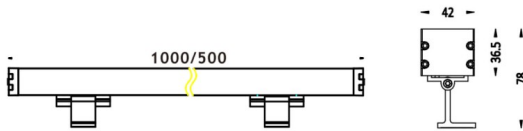

WALLLIGHT (OW02)

Wall Washer fixture from the family WALLLIGHT (OW02) with a power of 72W and a lighting distribution of 15°X40° with a real lumen output of 2500lm and an efficiency of 34,72lm/W with a CCT of RGB 3 in 1K, made in Extruded Aluminium, Die Cast End Caps, Tempered Glass Cover and finished in Grey color. Do not include driver.

Scheme

Item code	86.OW02.4051.03
Product type	Outdoor
Category	Wall Washer
Family	WALLLIGHT
Subfamily	WALLLIGHT (OW02)
Pictograms	

Product	
Real power (W)	72
Real luminous flux (Lm)	2500
Luminous efficiency (Lm/W)	34.72
Beam angle (°)	15°X40°
Life time (h)	50000h L70B10
IP	65
Electrical class insulation	Class I
Colour	Grey
Chip Brand	OSRAM
Control gear included	No
Control gear	NOT INCLUDED
Type of LED	OSRAM RGBW 4 in 1
Colour temperature (K)	RGB 4 in 1
Colour consistency (SDCM)	SDCM3
CRI	>80
IK	IK08