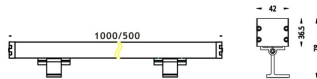

WALLLIGHT (OW02)

Wall Washer fixture from the family WALLLIGHT (OW02) with a power of 72W and a lighting distribution of 15°X40° with a real lumen output of 2500lm and an efficiency of 34,72lm/W with a CCT of RGB 3 in 1K, made in Extruded Aluminium, Die Cast End Caps, Tempered Glass Cover and finished in Grey color. Do not include driver.

Item code	86.OW02.4053.03
Product type	Outdoor
Category	Wall Washer
Family	WALLLIGHT
Subfamily	WALLLIGHT (OW02)
Pictograms	

Scheme

Product	
Real power (W)	72
Real luminous flux (Lm)	2500
Luminous efficiency (Lm/W)	34.72
Beam angle (°)	15°X40°
Life time (h)	50000h L70B10
IP	65
Electrical class insulation	Class I
Colour	Grey
Chip Brand	OSRAM
Control gear included	No
Control gear	NOT INCLUDED
Light source	OSRAM RGBW 4 in 1
Colour temperature (K)	RGB 4 in 1
Colour consistency (SDCM)	SDCM<3
CRI	>80
IK	IK08