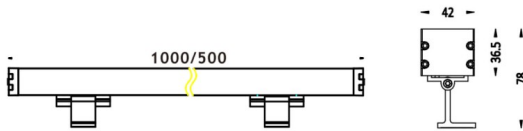

WALLLIGHT (OW02)

Wall Washer fixture from the family WALLLIGHT (OW02) with a power of 72W and a lighting distribution of 15°X40° with a real lumen output of 2500lm and an efficiency of 34,72lm/W with a CCT of RGB 3 in 1K, made in Extruded Aluminium, Die Cast End Caps, Tempered Glass Cover and finished in Grey color. Do not include driver.

Scheme

Item code	86.OW02.4053.03
Product type	Outdoor
Category	Wall Washer
Family	WALLLIGHT
Subfamily	WALLLIGHT (OW02)
Pictograms	

Product	
Real power (W)	72
Real luminous flux (Lm)	2500
Luminous efficiency (Lm/W)	34.72
Beam angle (°)	15°X40°
Life time (h)	50000h L70B10
IP	65
Electrical class insulation	Class I
Colour	Grey
Chip Brand	OSRAM
Control gear included	No
Control gear	NOT INCLUDED
Type of LED	OSRAM RGBW 4 in 1
Colour temperature (K)	RGB 4 in 1
Colour consistency (SDCM)	SDCM3
CRI	>80
IK	IK08