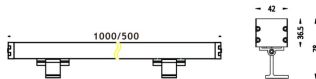

WALLLIGHT (OW02)

Wall Washer fixture from the family WALLLIGHT (OW02) with a power of 72W and a lighting distribution of 15°X40° with a real lumen output of 2500lm and an efficiency of 34,72lm/W with a CCT of RGB 3 in 1K, made in Extruded Aluminium, Die Cast End Caps, Tempered Glass Cover and finished in Grey color. Do not include driver.

Item code	86.OW02.4053.03
Product type	Outdoor
Category	Wall Washer
Family	WALLLIGHT
Subfamily	WALLLIGHT (OW02)
Pictograms	

Scheme

Product	
Real power (W)	72
Real luminous flux (Lm)	2500
Luminous efficiency (Lm/W)	34.72
Beam angle (°)	15°X40°
Life time (h)	50000h L70B10
IP	65
Electrical class insulation	Class I
Colour	Grey
Chip Brand	OSRAM
Control gear included	No
Control gear	NOT INCLUDED
Light source	OSRAM RGBW 4 in 1
Colour temperature (K)	RGB 4 in 1
Colour consistency (SDCM)	SDCM<3
CRI	>80
IK	IK08