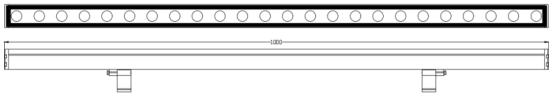

WALLLIGHT (OW02)

Lavov Wall washer from the family WALLLIGHT (OW02), with a power of 72W and a 10°X60° beam angle. Finished in Black colour. Dimensions 42x78x1000mm. With a total lumen output of 2500lm and a luminous efficiency of 34.72lm/W. CCT RGB 4 in 1. Driver NOT INCLUDED. Made in Extruded Aluminium body, Die Cast End Caps, Tempered Glass Cover. IP66. IK05

Dimensions

Product dimensions (mm) 42x78x1000mm

Scheme

Item code	86.OW02.4061.02
Product type	Outdoor
Category	Wall Washer
Family	WALLLIGHT
Subfamily	WALLLIGHT (OW02)
Pictograms	

Product	
Real power (W)	72
Real luminous flux (Lm)	2500
Luminous efficiency (Lm/W)	34.72
Beam angle (°)	10°X60°
Life time (h)	50000h L70B10
IP	66
Electrical class insulation	Class I
Colour	Black
Control gear included	No
Control gear	NOT INCLUDED
Type of LED	OSRAM RGBW 4 in 1
Colour temperature (K)	RGB 4 in 1
Colour consistency (SDCM)	SDCM3
CRI	>80
IK	IK05