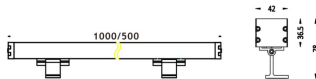

WALLLIGHT (OW02)

Wall Washer fixture from the family WALLLIGHT (OW02) with a power of 72W and a lighting distribution of 10°X60° with a real lumen output of 2500lm and an efficiency of 34,72lm/W with a CCT of RGB 3 in 1K, made in Extruded Aluminium, Die Cast End Caps, Tempered Glass Cover and finished in Grey color. Do not include driver.

Item code	86.OW02.4061.03
Product type	Outdoor
Category	Wall Washer
Family	WALLLIGHT
Subfamily	WALLLIGHT (OW02)
Pictograms	

Scheme

Product	
Real power (W)	72
Real luminous flux (Lm)	2500
Luminous efficiency (Lm/W)	34.72
Beam angle (°)	10°X60°
Life time (h)	50000h L70B10
IP	65
Electrical class insulation	Class I
Colour	Grey
Chip Brand	OSRAM
Control gear included	No
Control gear	NOT INCLUDED
Light source	OSRAM RGBW 4 in 1
Colour temperature (K)	RGB 4 in 1
Colour consistency (SDCM)	SDCM<3
CRI	>80
IK	IK08