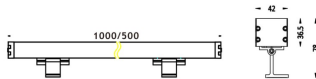

WALLLIGHT (OW02)

Wall Washer fixture from the family WALLLIGHT (OW02) with a power of 72W and a lighting distribution of 10°X60° with a real lumen output of 2500lm and an efficiency of 34,72lm/W with a CCT of RGB 3 in 1K, made in Extruded Aluminium, Die Cast End Caps, Tempered Glass Cover and finished in Grey color. Do not include driver.

Item code	86.OW02.4061.03
Product type	Outdoor
Category	Wall Washer
Family	WALLLIGHT
Subfamily	WALLLIGHT (OW02)
Pictograms	

Scheme

Product	
Real power (W)	72
Real luminous flux (Lm)	2500
Luminous efficiency (Lm/W)	34.72
Beam angle (°)	10°X60°
Life time (h)	50000h L70B10
IP	65
Electrical class insulation	Class I
Colour	Grey
Chip Brand	OSRAM
Control gear included	No
Control gear	NOT INCLUDED
Light source	OSRAM RGBW 4 in 1
Colour temperature (K)	RGB 4 in 1
Colour consistency (SDCM)	SDCM<3
CRI	>80
IK	IK08