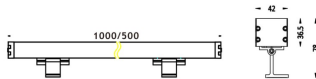

WALLLIGHT (OW02)

Wall Washer fixture from the family WALLLIGHT (OW02) with a power of 72W and a lighting distribution of 10°X60° with a real lumen output of 2500lm and an efficiency of 34,72lm/W with a CCT of RGB 3 in 1K, made in Extruded Aluminium, Die Cast End Caps, Tempered Glass Cover and finished in Grey color. Do not include driver.

Item code	86.OW02.4063.03
Product type	Outdoor
Category	Wall Washer
Family	WALLLIGHT
Subfamily	WALLLIGHT (OW02)
Pictograms	

Scheme

Product	
Real power (W)	72
Real luminous flux (Lm)	2500
Luminous efficiency (Lm/W)	34.72
Beam angle (°)	10°X60°
Life time (h)	50000h L70B10
IP	65
Electrical class insulation	Class I
Colour	Grey
Chip Brand	OSRAM
Control gear included	No
Control gear	NOT INCLUDED
Light source	OSRAM RGBW 4 in 1
Colour temperature (K)	RGB 4 in 1
Colour consistency (SDCM)	SDCM<3
CRI	>80
IK	IK08