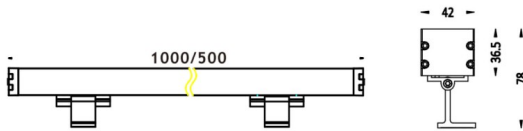

WALLLIGHT (OW02)

Wall Washer fixture from the family WALLLIGHT (OW02) with a power of 72W and a lighting distribution of 10°X60° with a real lumen output of 2500lm and an efficiency of 34,72lm/W with a CCT of RGB 3 in 1K, made in Extruded Aluminium, Die Cast End Caps, Tempered Glass Cover and finished in Grey color. Do not include driver.

Scheme

Item code	86.OW02.4063.03
Product type	Outdoor
Category	Wall Washer
Family	WALLLIGHT
Subfamily	WALLLIGHT (OW02)
Pictograms	

Product	
Real power (W)	72
Real luminous flux (Lm)	2500
Luminous efficiency (Lm/W)	34.72
Beam angle (°)	10°X60°
Life time (h)	50000h L70B10
IP	65
Electrical class insulation	Class I
Colour	Grey
Chip Brand	OSRAM
Control gear included	No
Control gear	NOT INCLUDED
Type of LED	OSRAM RGBW 4 in 1
Colour temperature (K)	RGB 4 in 1
Colour consistency (SDCM)	SDCM3
CRI	>80
IK	IK08