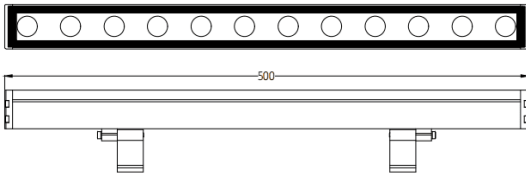

WALLLIGHT (OW02)

Lavov Wall washer from the family WALLLIGHT (OW02), with a power of 43W and a 24° beam angle. Finished in Black colour. Dimensions 42x78x500mm. With a total lumen output of 1260lm and a luminous efficiency of 35lm/W. CCT OSRAM RGB 4in 1. Driver NOT INCLUDED. Made in Extruded Aluminium body, Die Cast End Caps, Tempered Glass Cover. IP66. IK05

Dimensions

Product dimensions (mm) 42x78x500mm

Scheme

| | |
|--------------|------------------|
| Item code | 86.OW02.5023.02 |
| Product type | Outdoor |
| Category | Wall Washer |
| Family | WALLLIGHT |
| Subfamily | WALLLIGHT (OW02) |
| Pictograms | |

| | |
|-----------------------------|-------------------|
| Product | |
| Real power (W) | 43 |
| Real luminous flux (Lm) | 1260 |
| Luminous efficiency (Lm/W) | 35 |
| Beam angle (°) | 24° |
| Life time (h) | 50000h L70B10 |
| IP | 66 |
| Electrical class insulation | Class I |
| Colour | Black |
| Control gear included | Yes |
| Control gear | NOT INCLUDED |
| Light source | LED |
| Type of LED | OSRAM RGBW 4 in 1 |
| Colour temperature (K) | OSRAM RGB 4in 1 |
| Colour consistency (SDCM) | SDCM3 |
| CRI | >80 |
| IK | IK05 |