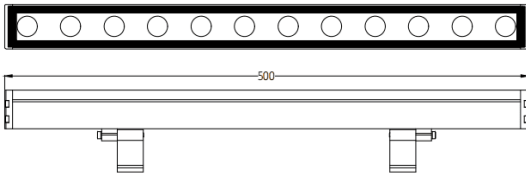

WALLLIGHT (OW02)

Lavov Wall washer from the family WALLLIGHT (OW02), with a power of 43W and a 36° beam angle. Finished in Black colour. Dimensions 42x78x500mm. With a total lumen output of 1260lm and a luminous efficiency of 35lm/W. CCT OSRAM RGB 4in 1. Driver NOT INCLUDED. Made in Extruded Aluminium body, Die Cast End Caps, Tempered Glass Cover. IP66. IK05

Dimensions

Product dimensions (mm) 42x78x500mm

Scheme

Item code	86.OW02.5031.02
Product type	Outdoor
Category	Wall Washer
Family	WALLLIGHT
Subfamily	WALLLIGHT (OW02)
Pictograms	

Product	
Real power (W)	43
Real luminous flux (Lm)	1260
Luminous efficiency (Lm/W)	35
Beam angle (°)	36°
Life time (h)	50000h L70B10
IP	66
Electrical class insulation	Class I
Colour	Black
Control gear included	Yes
Control gear	NOT INCLUDED
Light source	LED
Type of LED	OSRAM RGBW 4 in 1
Colour temperature (K)	OSRAM RGB 4in 1
Colour consistency (SDCM)	SDCM3
CRI	>80
IK	IK05